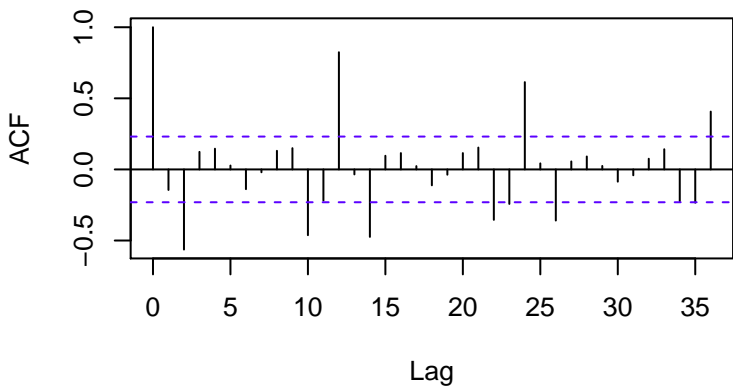

Observed

Level

Seasonal

Standardized Residuals