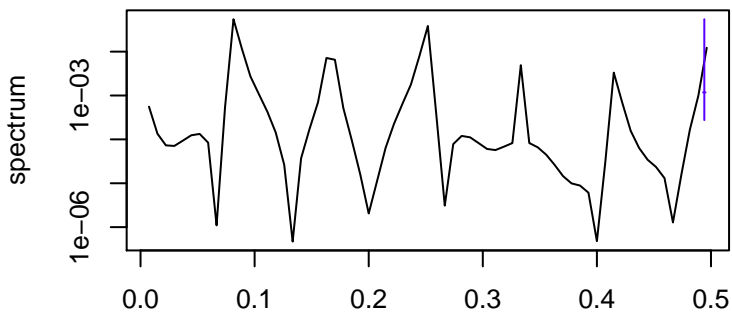

Observed

bandwidth = 0.00214

Trend

bandwidth = 0.00241

Seasonal

bandwidth = 0.00214

Random

bandwidth = 0.00241