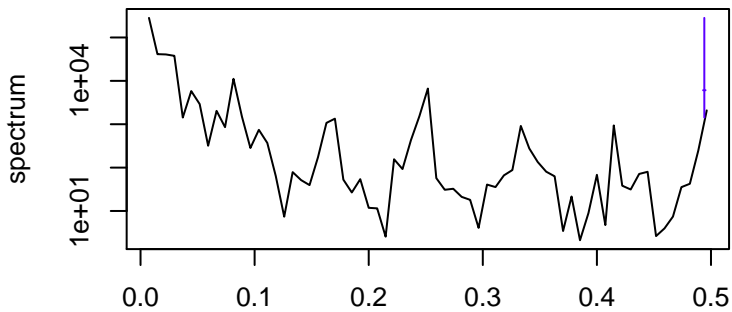

Observed

bandwidth = 0.00214

Trend

bandwidth = 0.00241

Seasonal

bandwidth = 0.00214

Random

bandwidth = 0.00241