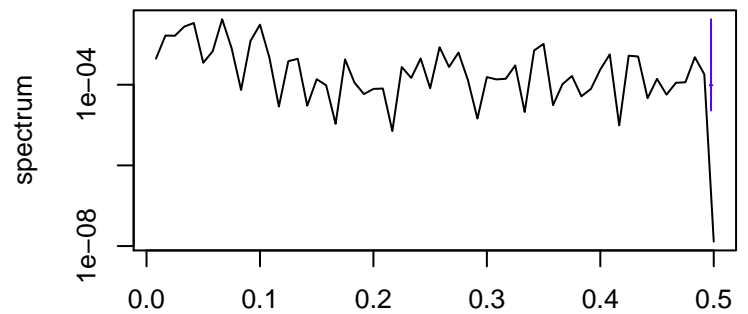

Observed

bandwidth = 0.00214

Trend

bandwidth = 0.00241

Seasonal

bandwidth = 0.00214

Random

bandwidth = 0.00241