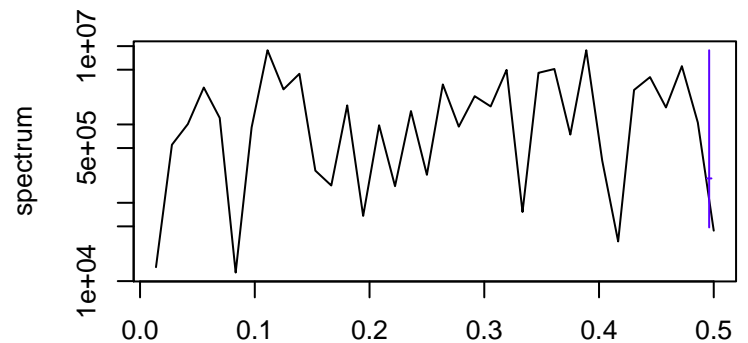

Observed

frequency
bandwidth = 0.00321

Trend

frequency
bandwidth = 0.00401

Seasonal

frequency
bandwidth = 0.00321

Random

frequency
bandwidth = 0.00401