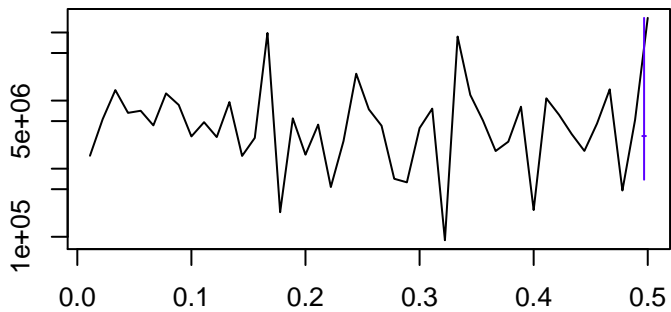

Observed

frequency
bandwidth = 0.00321

Trend

frequency
bandwidth = 0.00401

Seasonal

frequency
bandwidth = 0.00321

Random

frequency
bandwidth = 0.00401