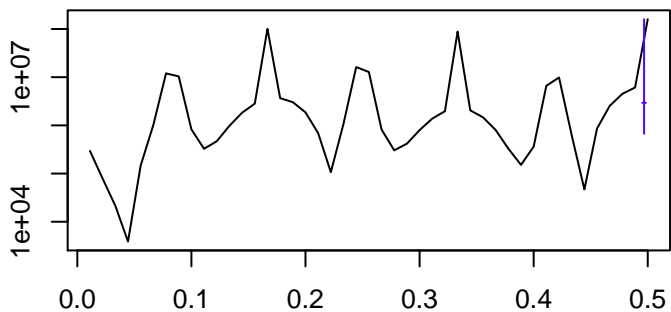

Observed

frequency
bandwidth = 0.00321

Trend

frequency
bandwidth = 0.00401

Seasonal

frequency
bandwidth = 0.00321

Random

frequency
bandwidth = 0.00401