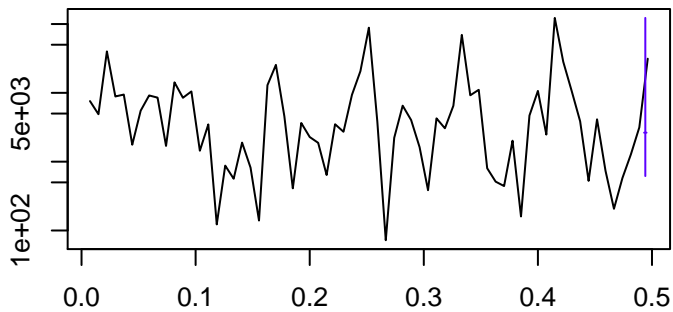

Observed

frequency
bandwidth = 0.00214

Trend

frequency
bandwidth = 0.00241

Seasonal

frequency
bandwidth = 0.00214

Random

frequency
bandwidth = 0.00241