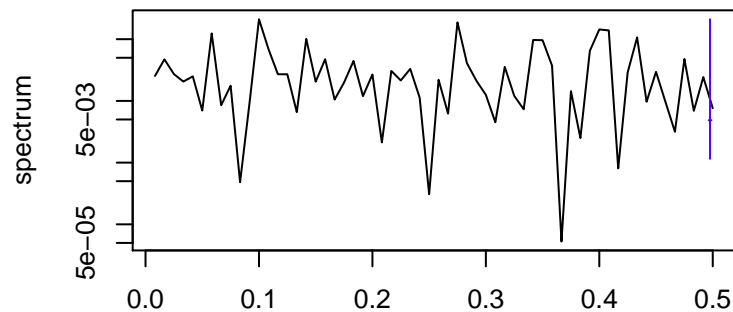

Observed

frequency
bandwidth = 0.00214

Trend

frequency
bandwidth = 0.00241

Seasonal

frequency
bandwidth = 0.00214

Random

frequency
bandwidth = 0.00241