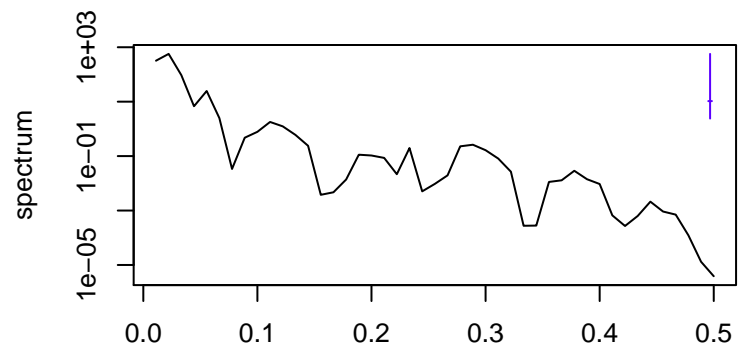

Observed

frequency
bandwidth = 0.00301

Trend

frequency
bandwidth = 0.00321

Seasonal

frequency
bandwidth = 0.00301

Random

frequency
bandwidth = 0.00321