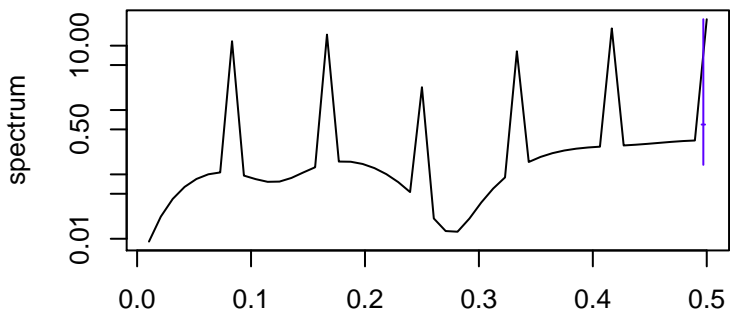

Observed

frequency
bandwidth = 0.00301

Trend

frequency
bandwidth = 0.00321

Seasonal

frequency
bandwidth = 0.00301

Random

frequency
bandwidth = 0.00321