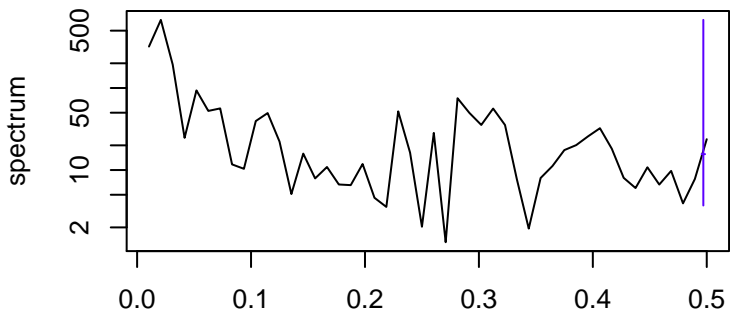

Observed

frequency
bandwidth = 0.00301

Trend

frequency
bandwidth = 0.00321

Seasonal

frequency
bandwidth = 0.00301

Random

frequency
bandwidth = 0.00321