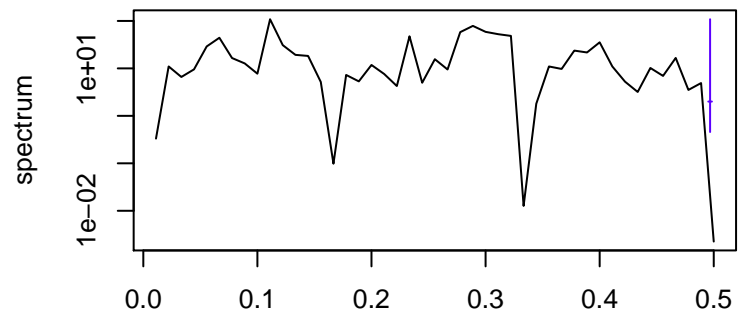

Observed

frequency
bandwidth = 0.00301

Trend

frequency
bandwidth = 0.00321

Seasonal

frequency
bandwidth = 0.00301

Random

frequency
bandwidth = 0.00321