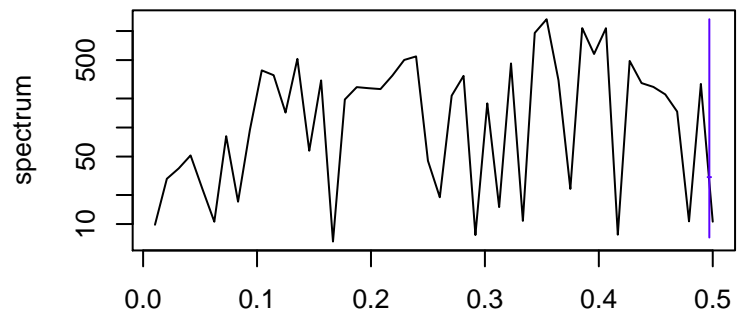

Observed

frequency
bandwidth = 0.00267

Trend

frequency
bandwidth = 0.00301

Seasonal

frequency
bandwidth = 0.00267

Random

frequency
bandwidth = 0.00301