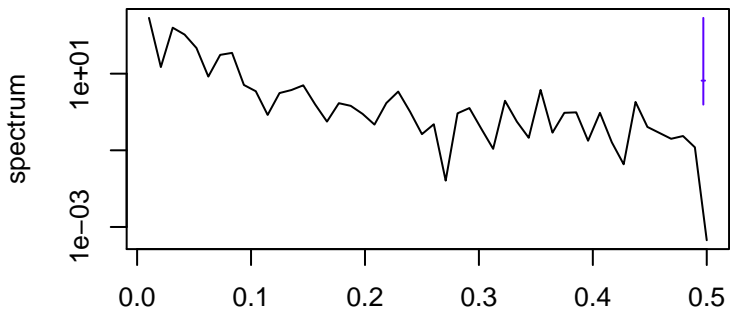

Observed

frequency
bandwidth = 0.00301

Trend

frequency
bandwidth = 0.00321

Seasonal

frequency
bandwidth = 0.00301

Random

frequency
bandwidth = 0.00321