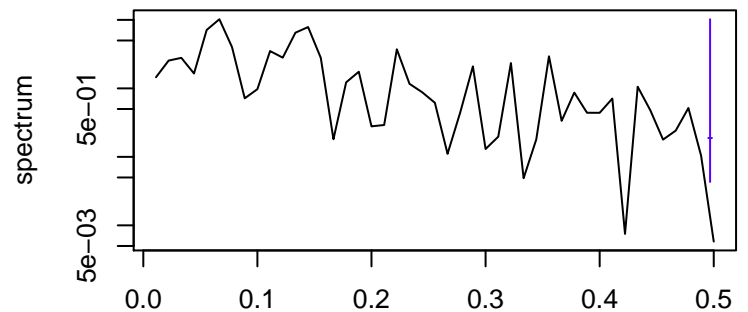

Observed

frequency
bandwidth = 0.00301

Trend

frequency
bandwidth = 0.00321

Seasonal

frequency
bandwidth = 0.00301

Random

frequency
bandwidth = 0.00321