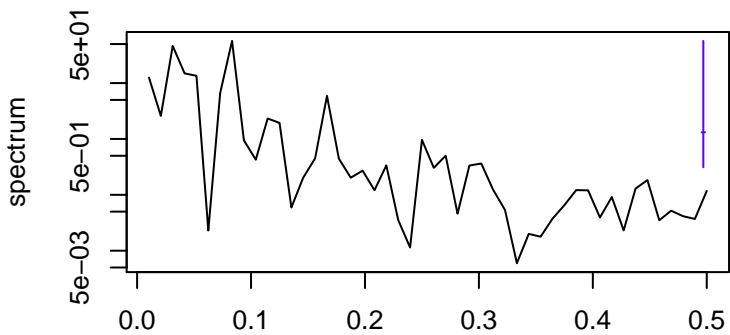

Observed

frequency
bandwidth = 0.00301

Trend

frequency
bandwidth = 0.00321

Seasonal

frequency
bandwidth = 0.00301

Random

frequency
bandwidth = 0.00321