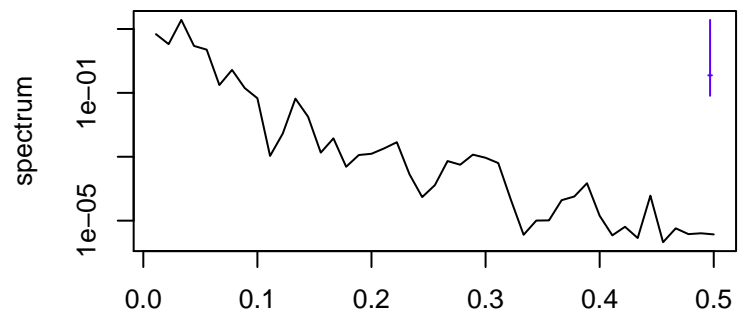

Observed

frequency
bandwidth = 0.00301

Trend

frequency
bandwidth = 0.00321

Seasonal

frequency
bandwidth = 0.00301

Random

frequency
bandwidth = 0.00321