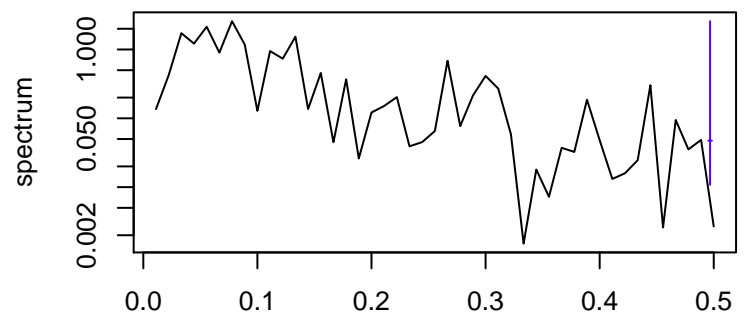

Observed

frequency
bandwidth = 0.00301

Trend

frequency
bandwidth = 0.00321

Seasonal

frequency
bandwidth = 0.00301

Random

frequency
bandwidth = 0.00321