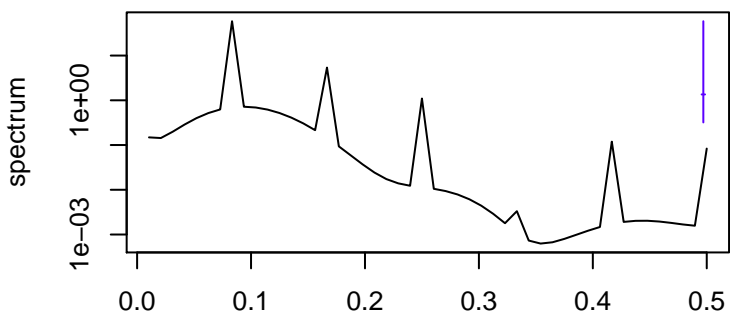

Observed

frequency
bandwidth = 0.00301

Trend

frequency
bandwidth = 0.00321

Seasonal

frequency
bandwidth = 0.00301

Random

frequency
bandwidth = 0.00321