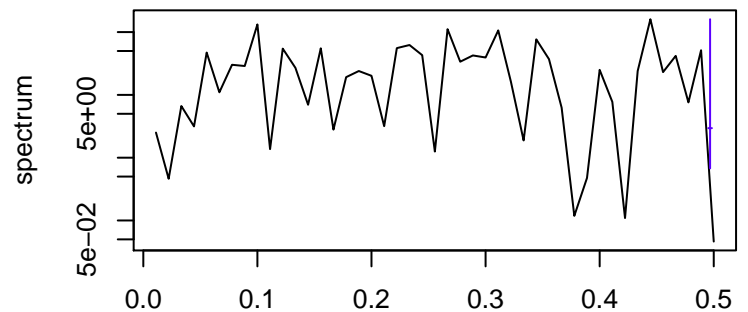

Observed

frequency
bandwidth = 0.00301

Trend

frequency
bandwidth = 0.00321

Seasonal

frequency
bandwidth = 0.00301

Random

frequency
bandwidth = 0.00321