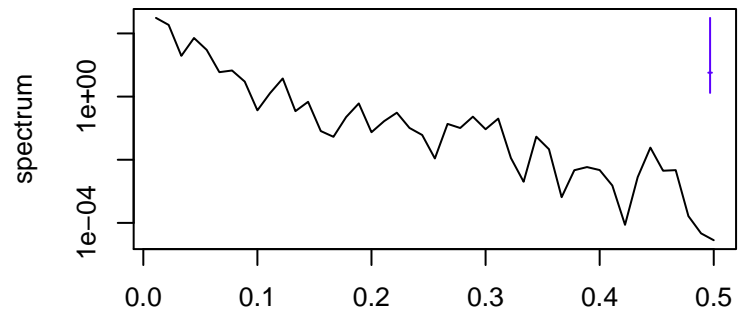

Observed

frequency
bandwidth = 0.00301

Trend

frequency
bandwidth = 0.00321

Seasonal

frequency
bandwidth = 0.00301

Random

frequency
bandwidth = 0.00321