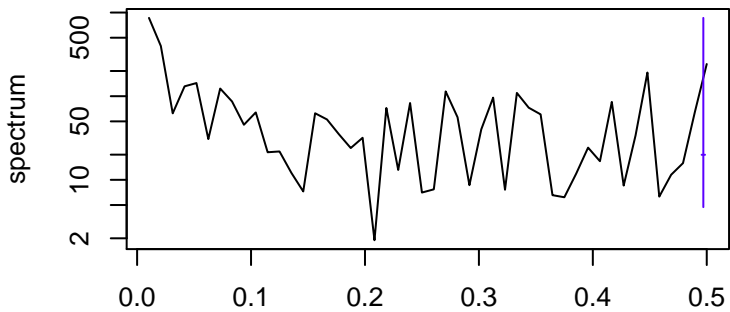

Observed

frequency
bandwidth = 0.00301

Trend

frequency
bandwidth = 0.00321

Seasonal

frequency
bandwidth = 0.00301

Random

frequency
bandwidth = 0.00321