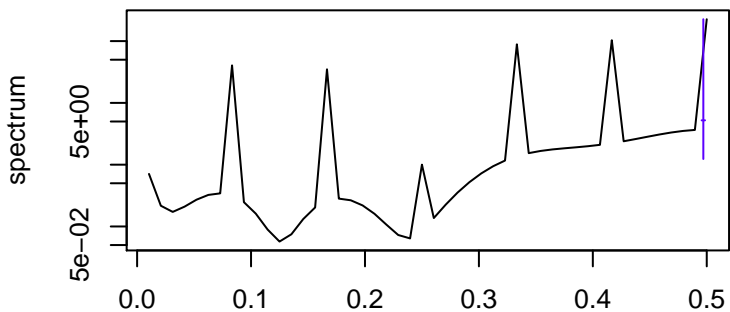

Observed

frequency
bandwidth = 0.00301

Trend

frequency
bandwidth = 0.00321

Seasonal

frequency
bandwidth = 0.00301

Random

frequency
bandwidth = 0.00321