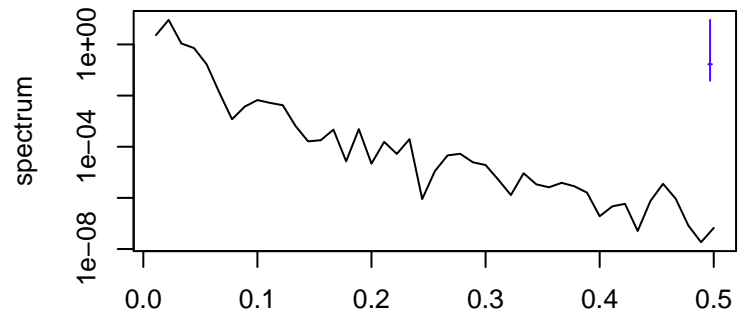

Observed

frequency
bandwidth = 0.00301

Trend

frequency
bandwidth = 0.00321

Seasonal

frequency
bandwidth = 0.00301

Random

frequency
bandwidth = 0.00321