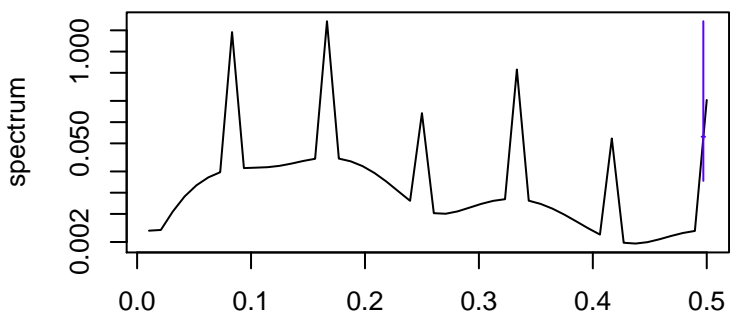

Observed

frequency
bandwidth = 0.00301

Trend

frequency
bandwidth = 0.00321

Seasonal

frequency
bandwidth = 0.00301

Random

frequency
bandwidth = 0.00321