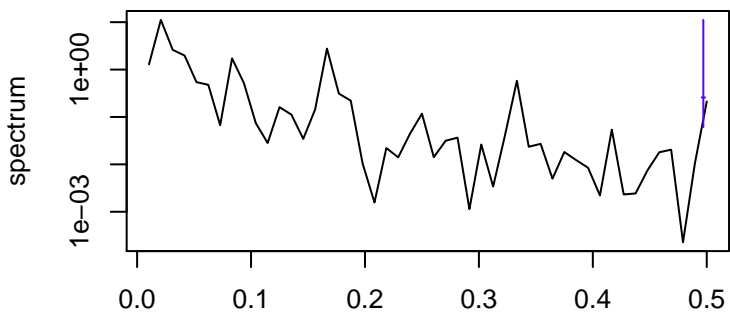

Observed

frequency
bandwidth = 0.00301

Trend

frequency
bandwidth = 0.00321

Seasonal

frequency
bandwidth = 0.00301

Random

frequency
bandwidth = 0.00321