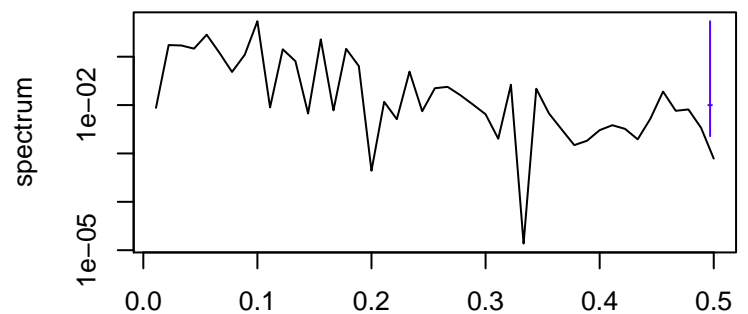

Observed

frequency
bandwidth = 0.00301

Trend

frequency
bandwidth = 0.00321

Seasonal

frequency
bandwidth = 0.00301

Random

frequency
bandwidth = 0.00321