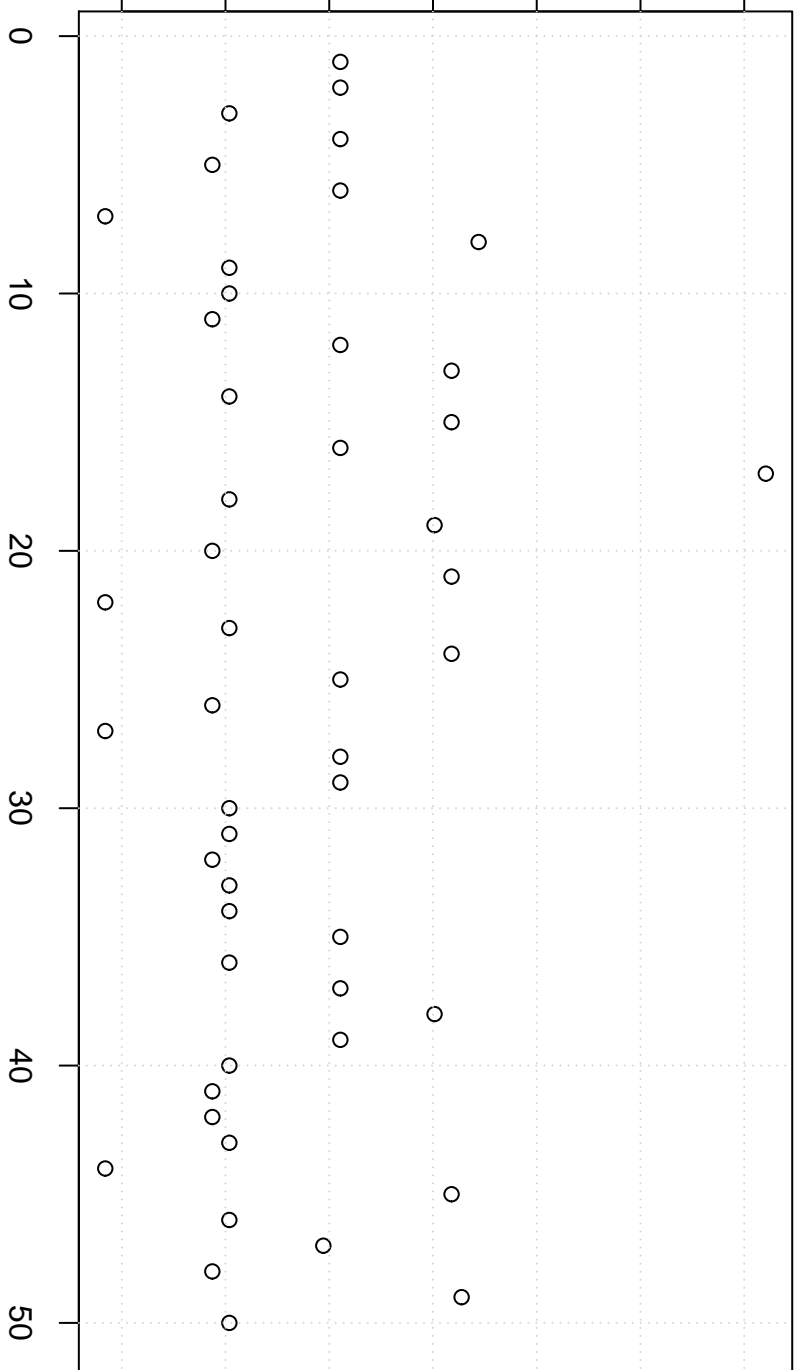

simulated values

21500 22500 23500 24500

Simulation of Midrange

Index