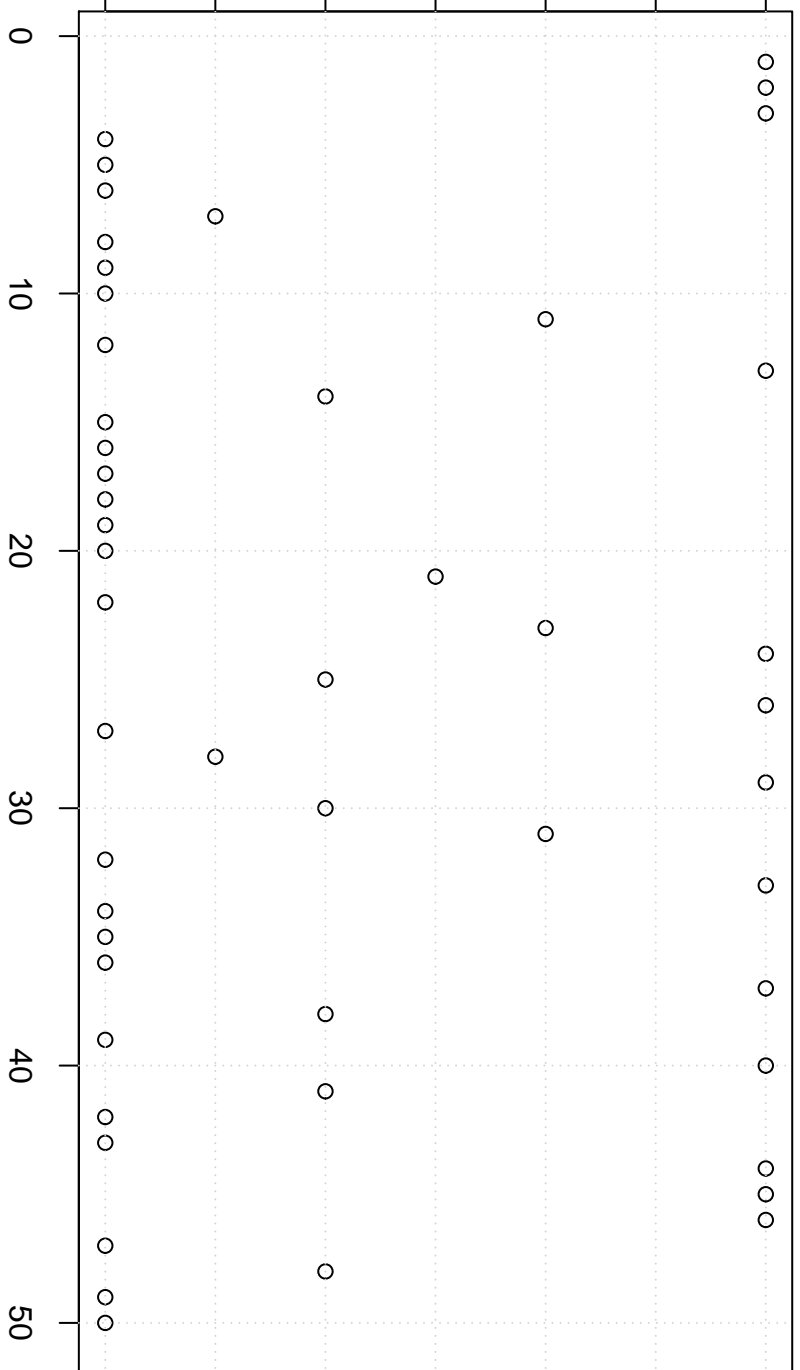

simulated values

22.0 22.5 23.0 23.5 24.0 24.5 25.0

Simulation of Median

Index