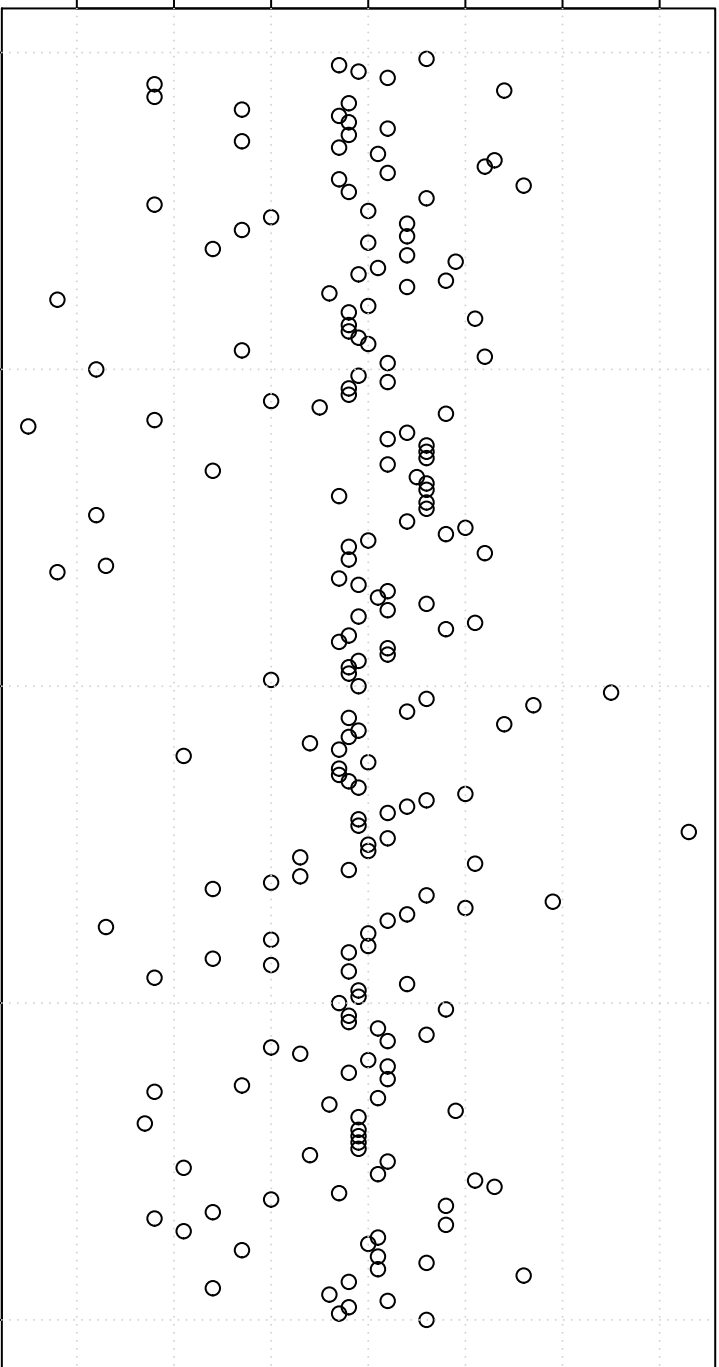

simulated values

98.5 99.0 99.5 100.5 101.5

0

50

100

150

200

Index

Simulation of Median