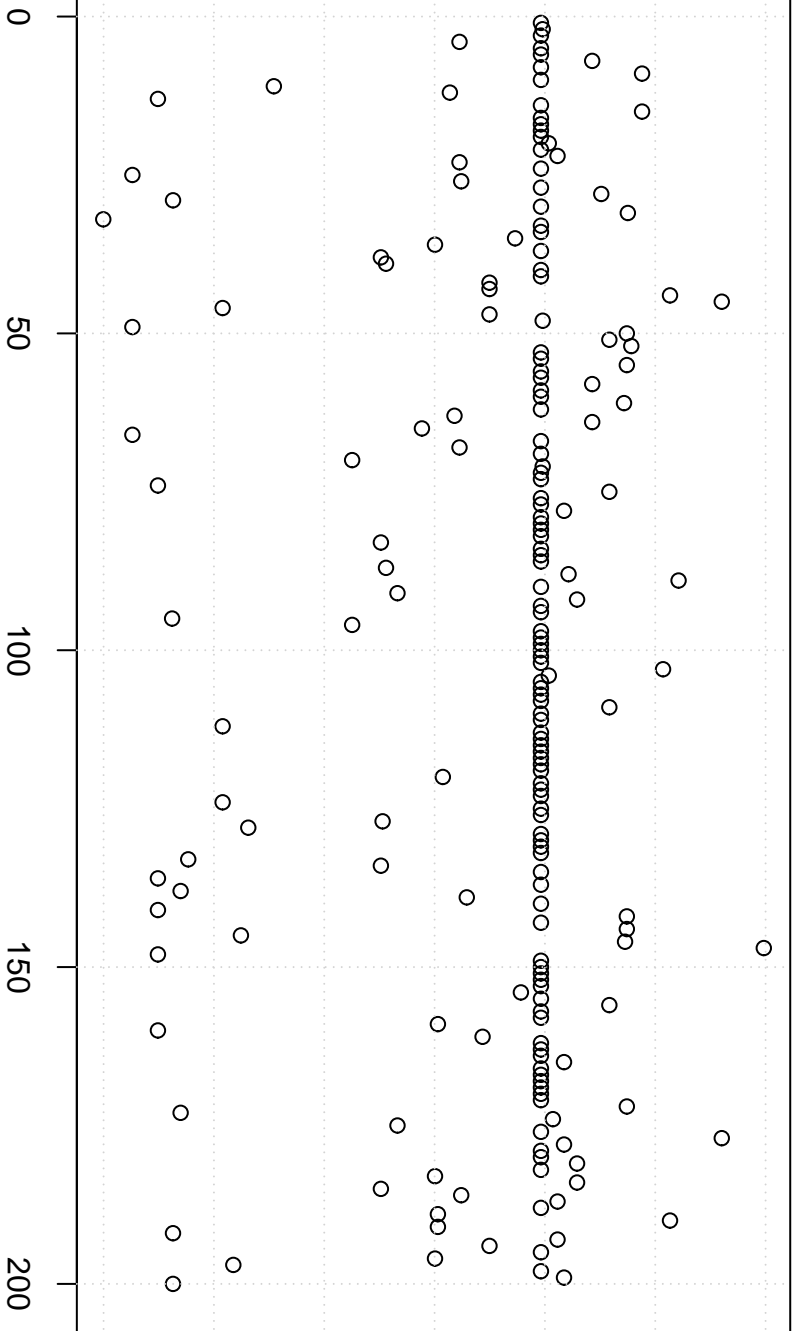

simulated values

220000 260000 300000 340000

Index

Simulation of Midrange