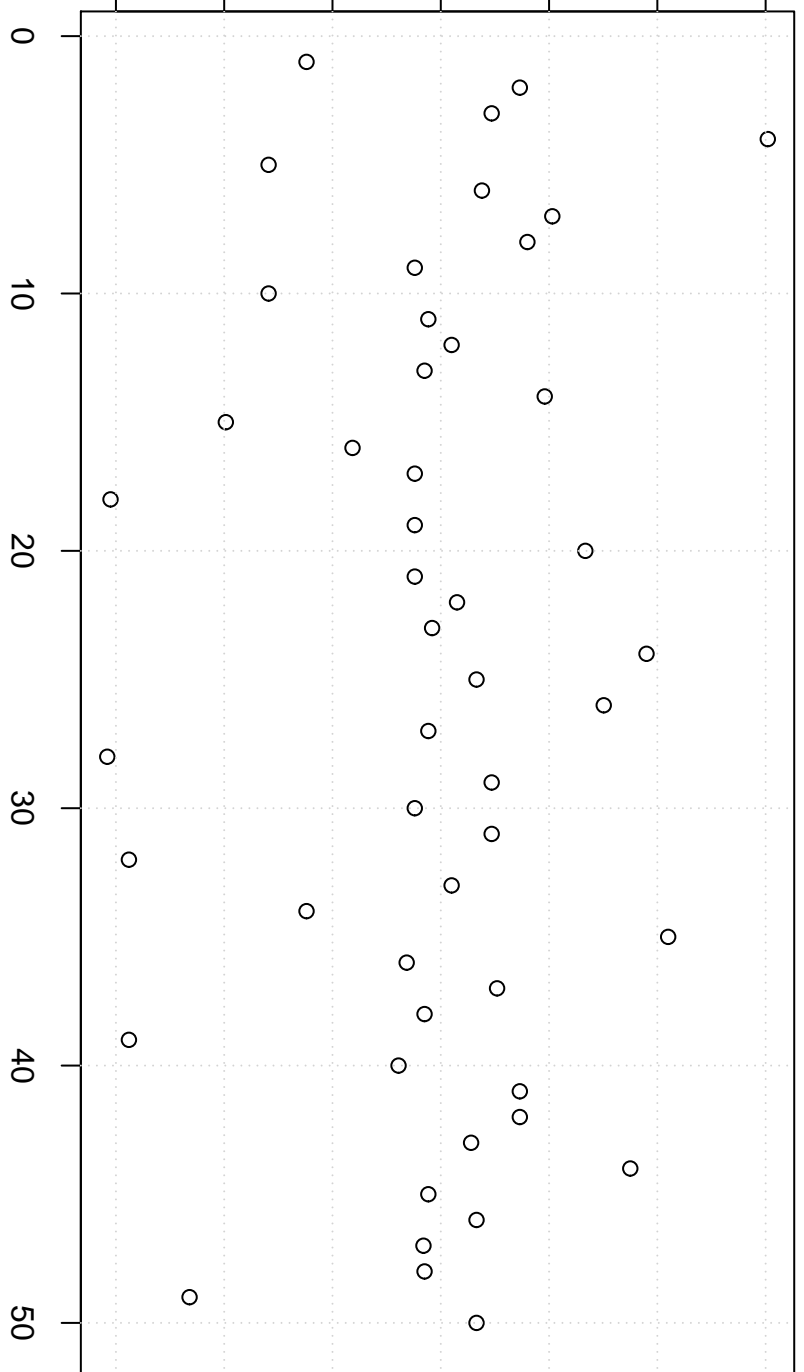

simulated values

11000 11200 11400 11600

Index

Simulation of Median