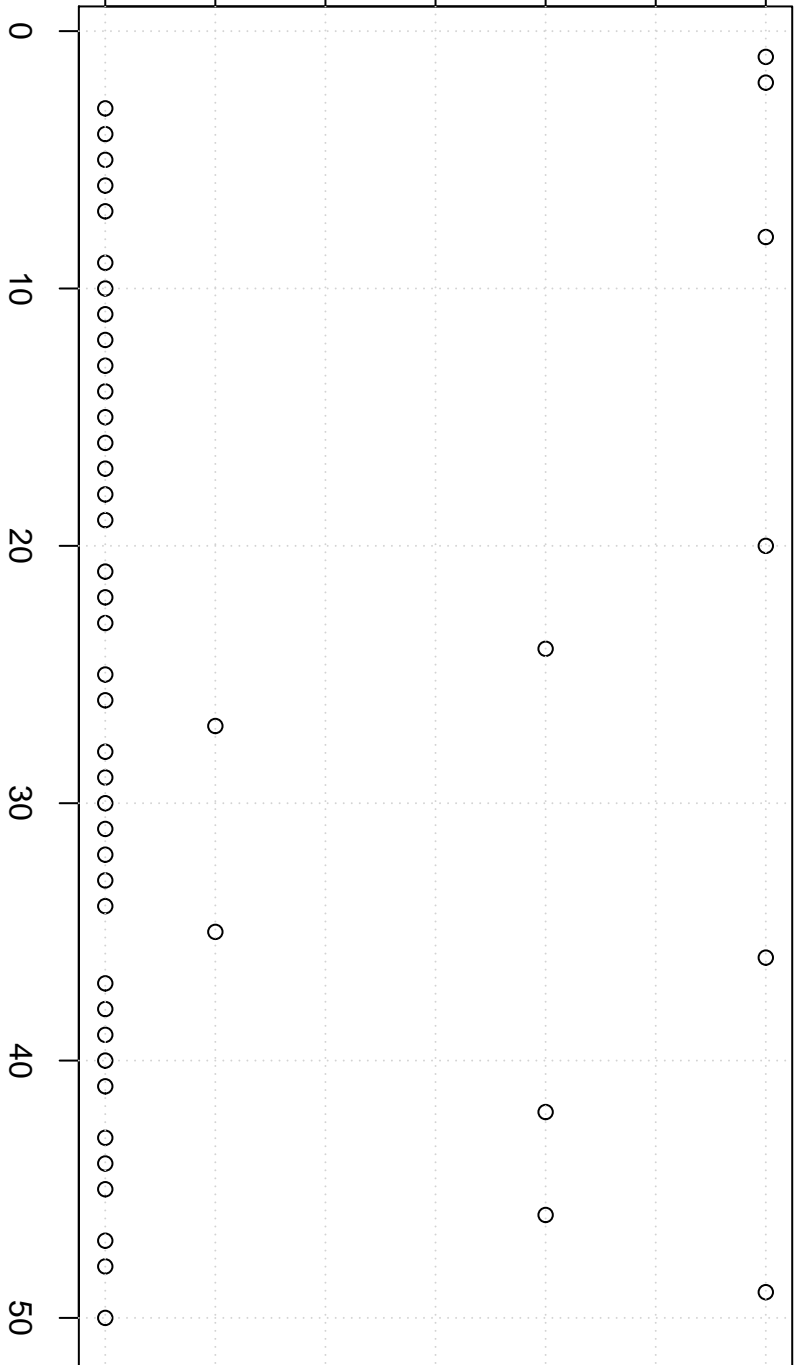

simulated values

22.0 22.5 23.0 23.5 24.0 24.5 25.0

Simulation of Median

Index