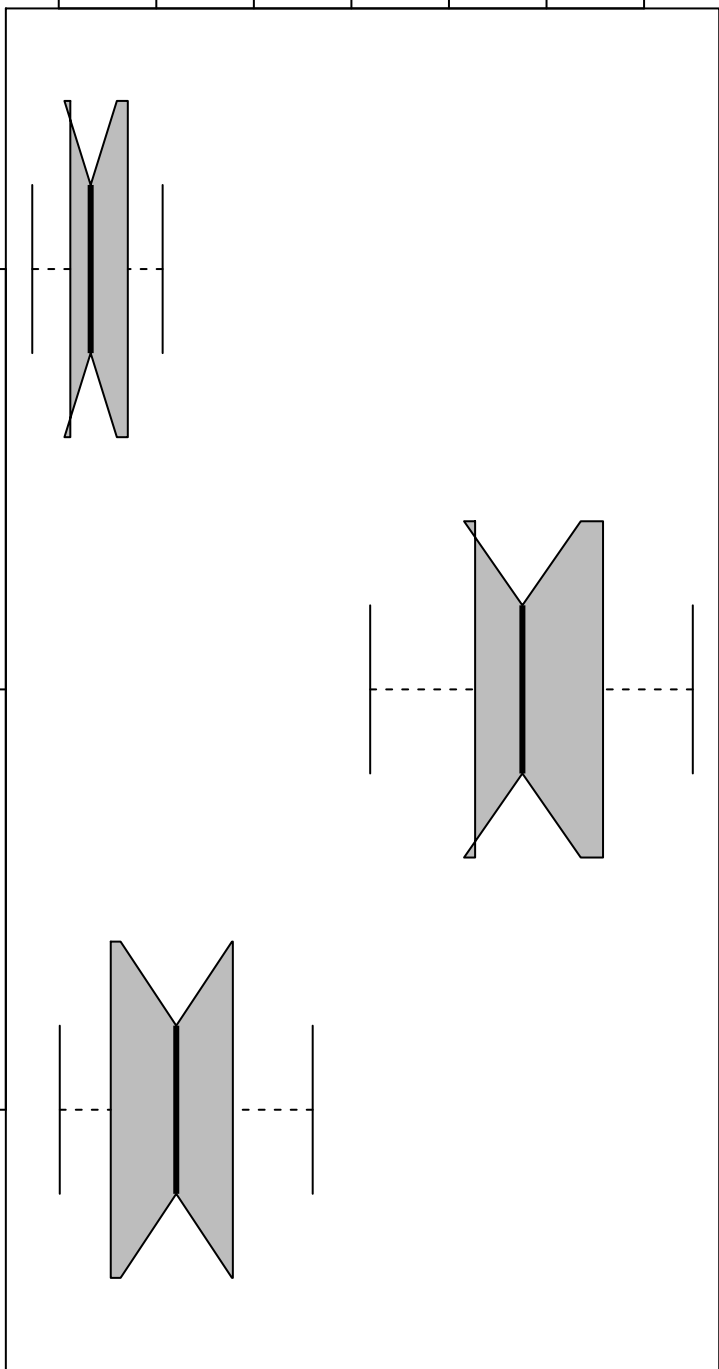

Overall Variability

1000000 2000000 3000000 4000000

S.D.

Range

IQR

Notched Box Plots