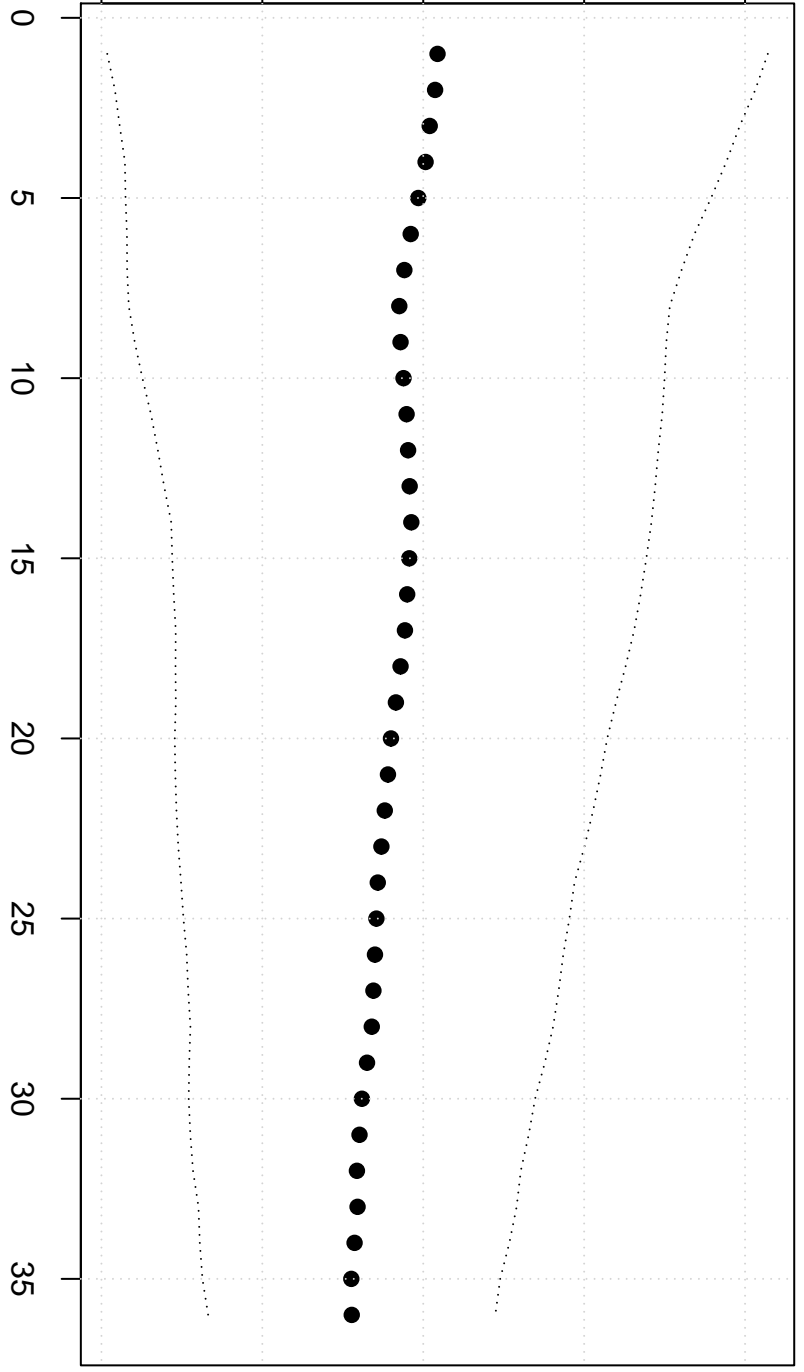

Trimmed Mean(j/n)

980000 1000000 1020000 1040000 1060000

Robustness of Central Tendency Reeks B