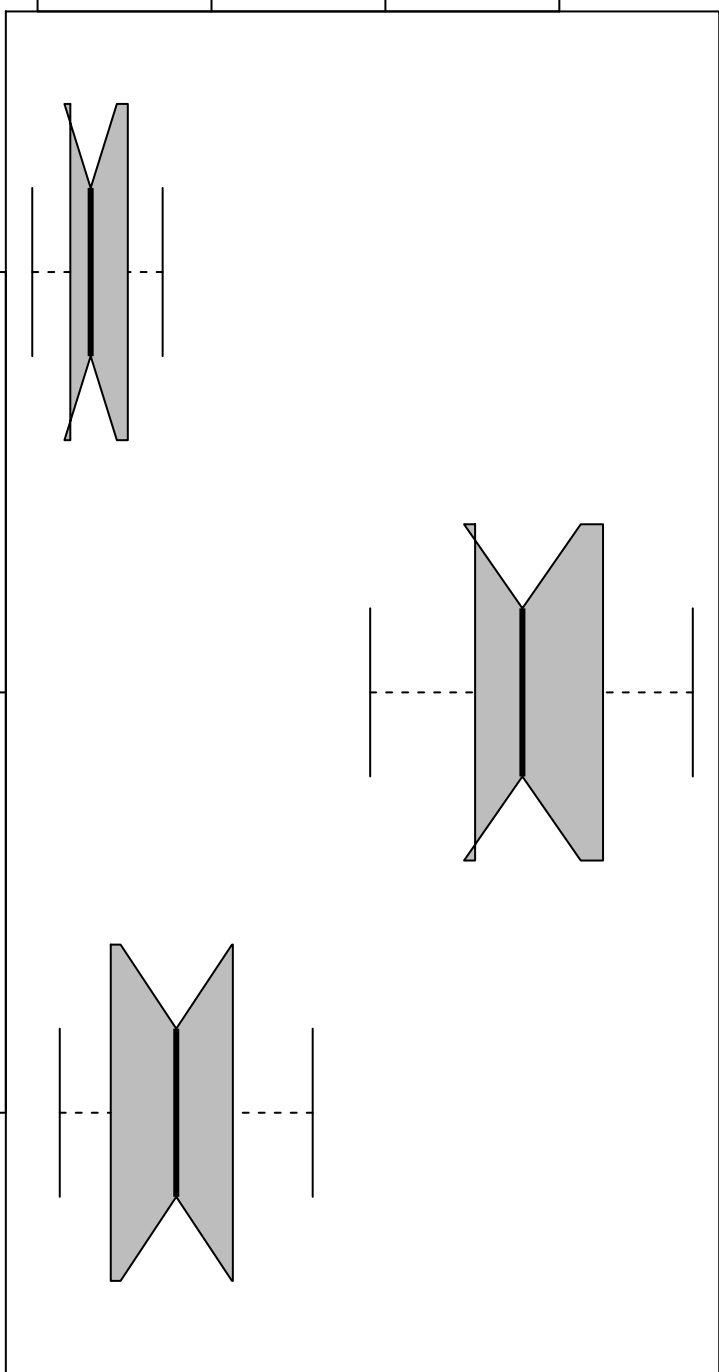

Overall Variability

20000 40000 60000 80000

S.D.

Range

IQR

Notched Box Plots