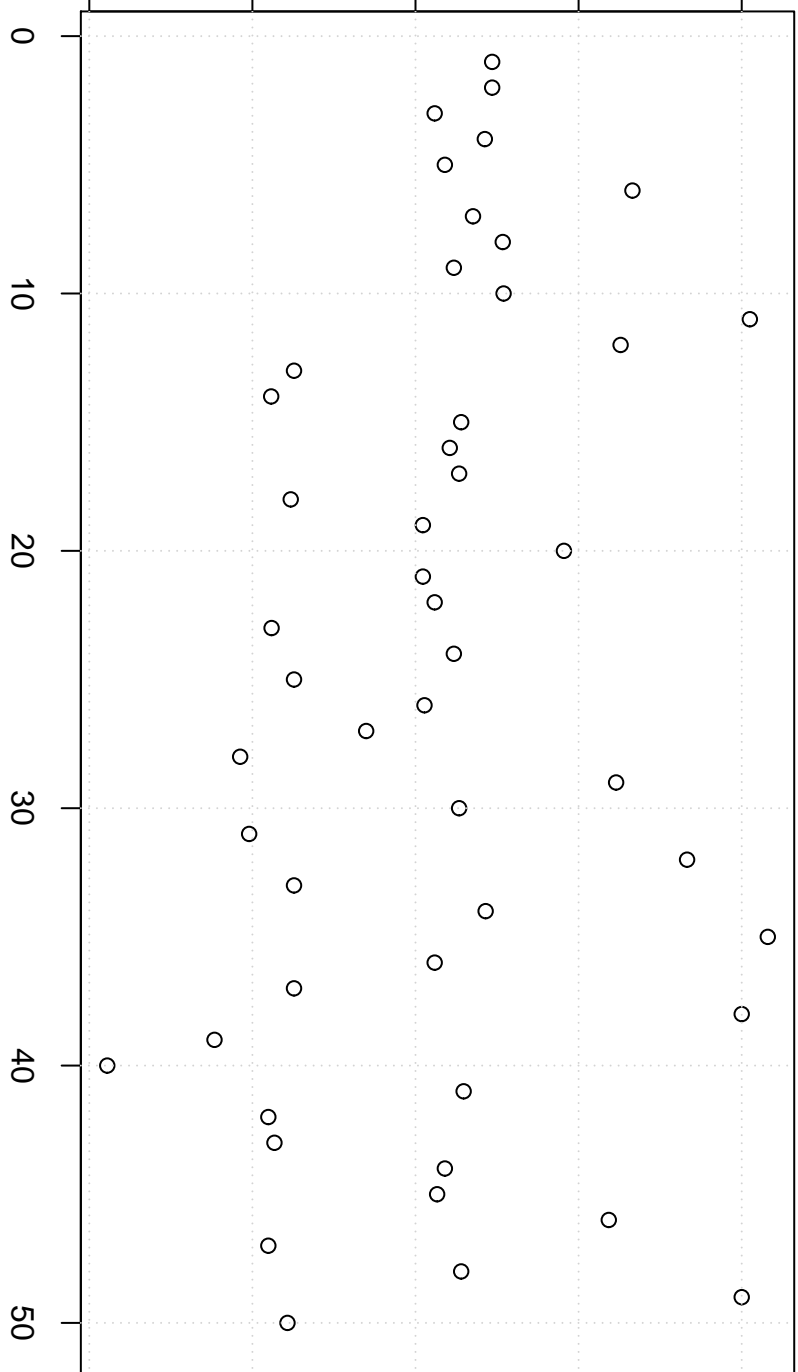

simulated values

25800 26000 26200 26400 26600

Index

Simulation of Median