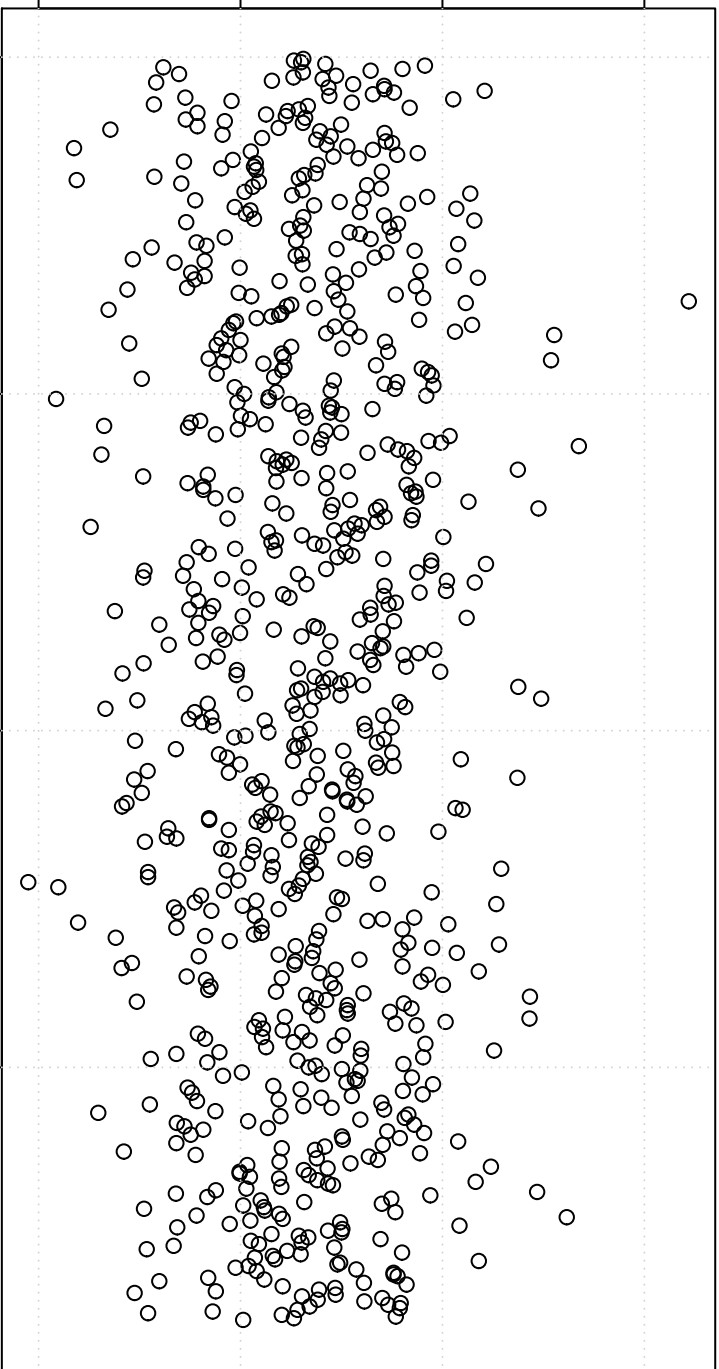

simulated values

22.5 23.0 23.5 24.0

0

200

400

600

Index

**Simulation of Mean**