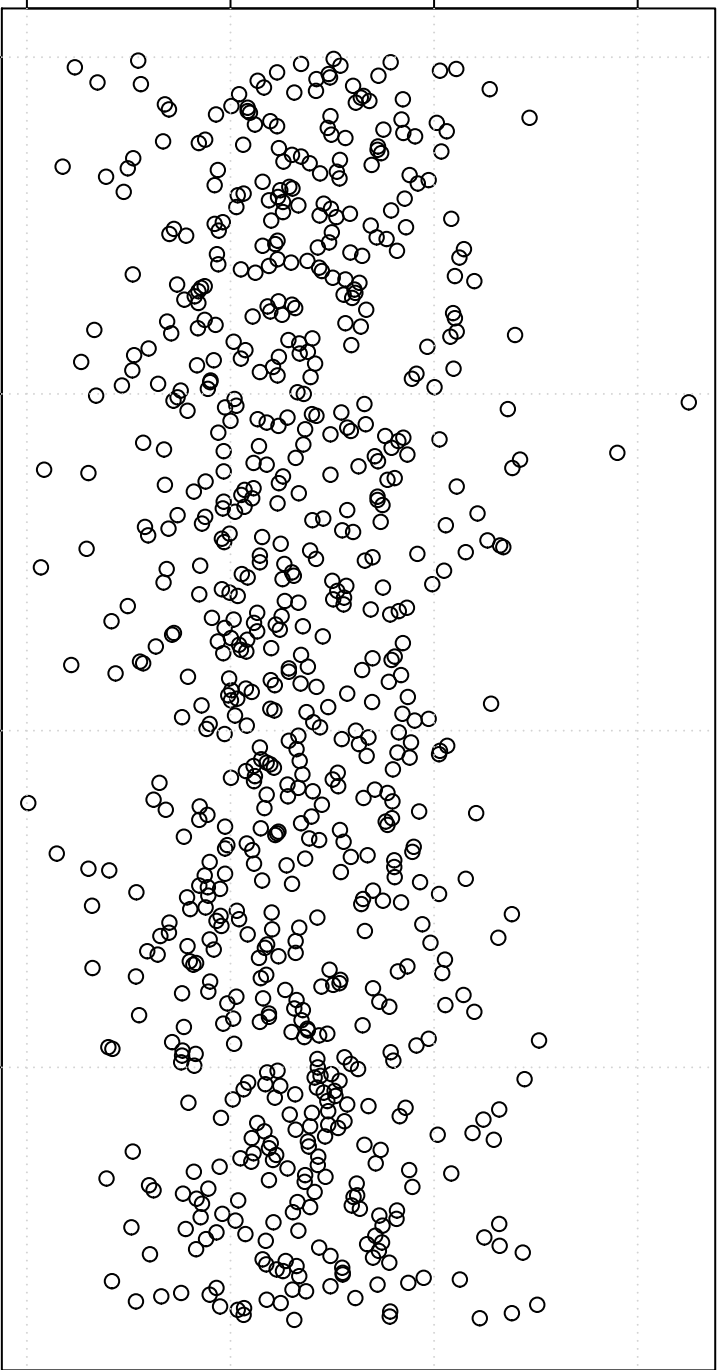

simulated values

22.5 23.0 23.5 24.0

0

200

400

600

Index

**Simulation of Mean**