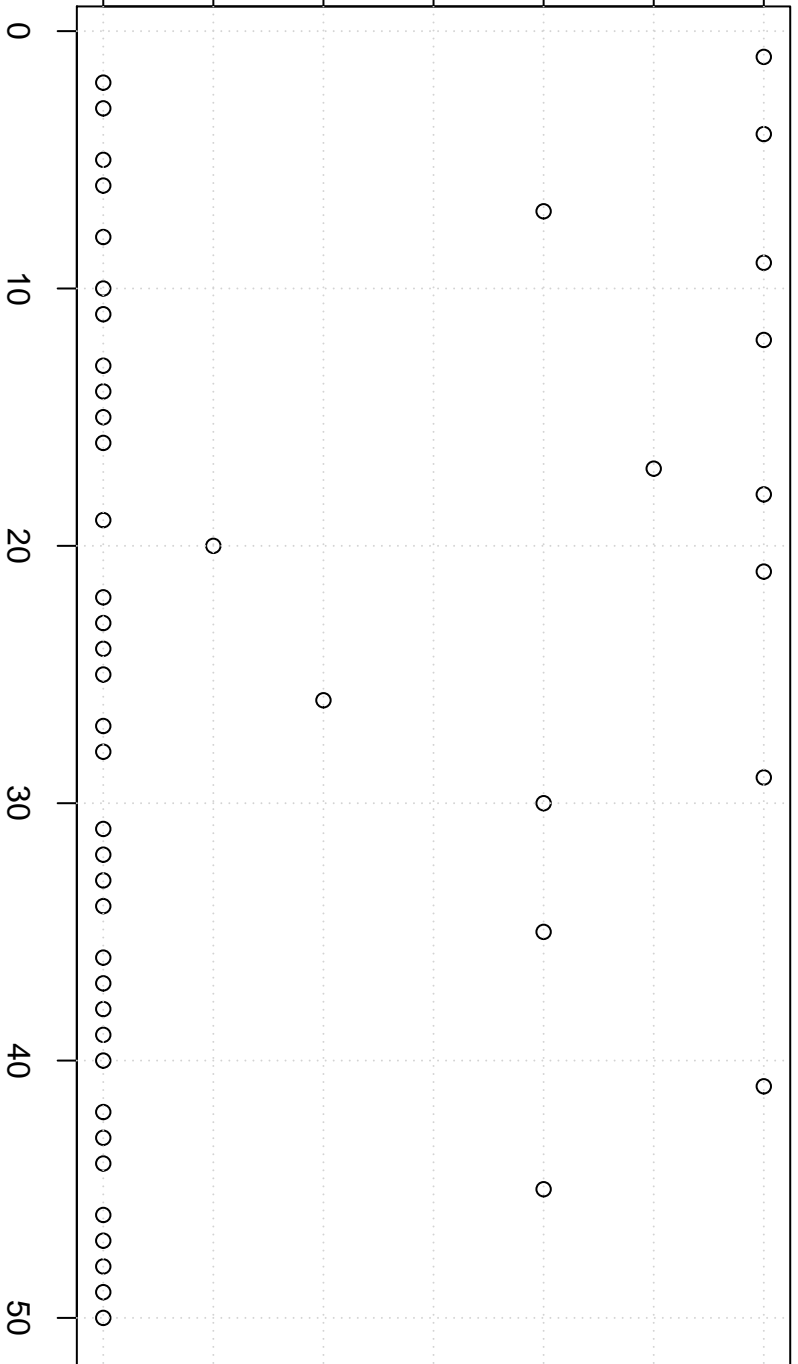

simulated values

22.0 22.5 23.0 23.5 24.0 24.5 25.0

Simulation of Median

Index