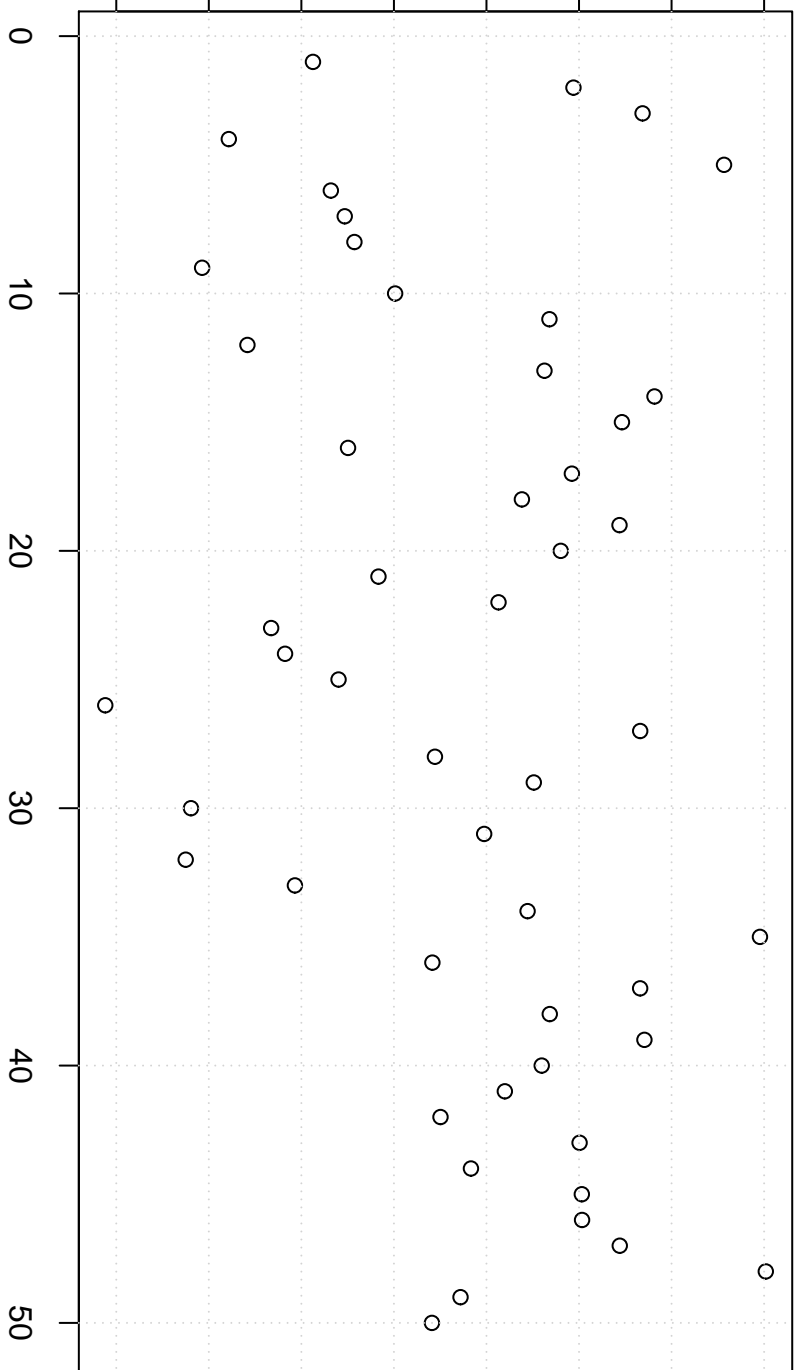

simulated values

154000 158000 162000 166000

Index

Simulation of Mean