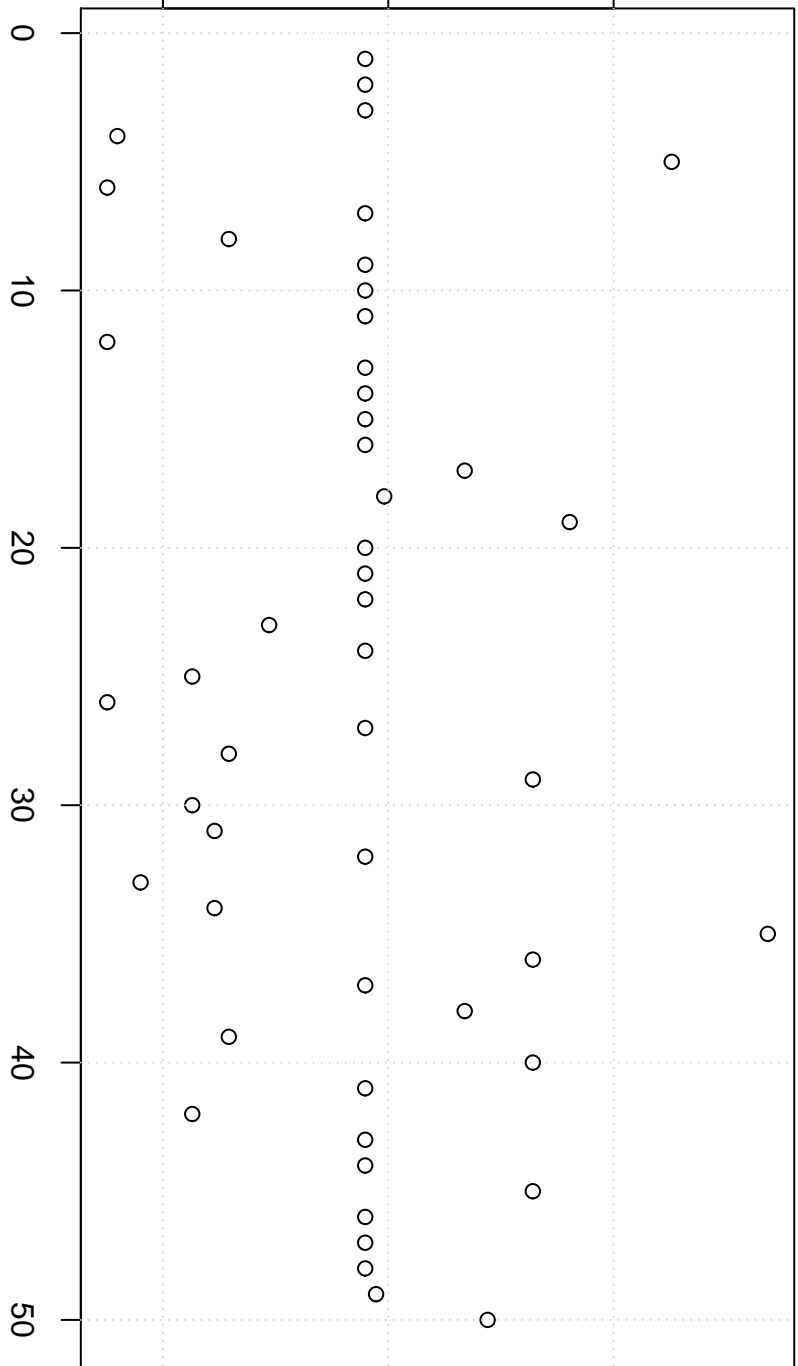

simulated values

155000

160000

165000

Simulation of Midrange