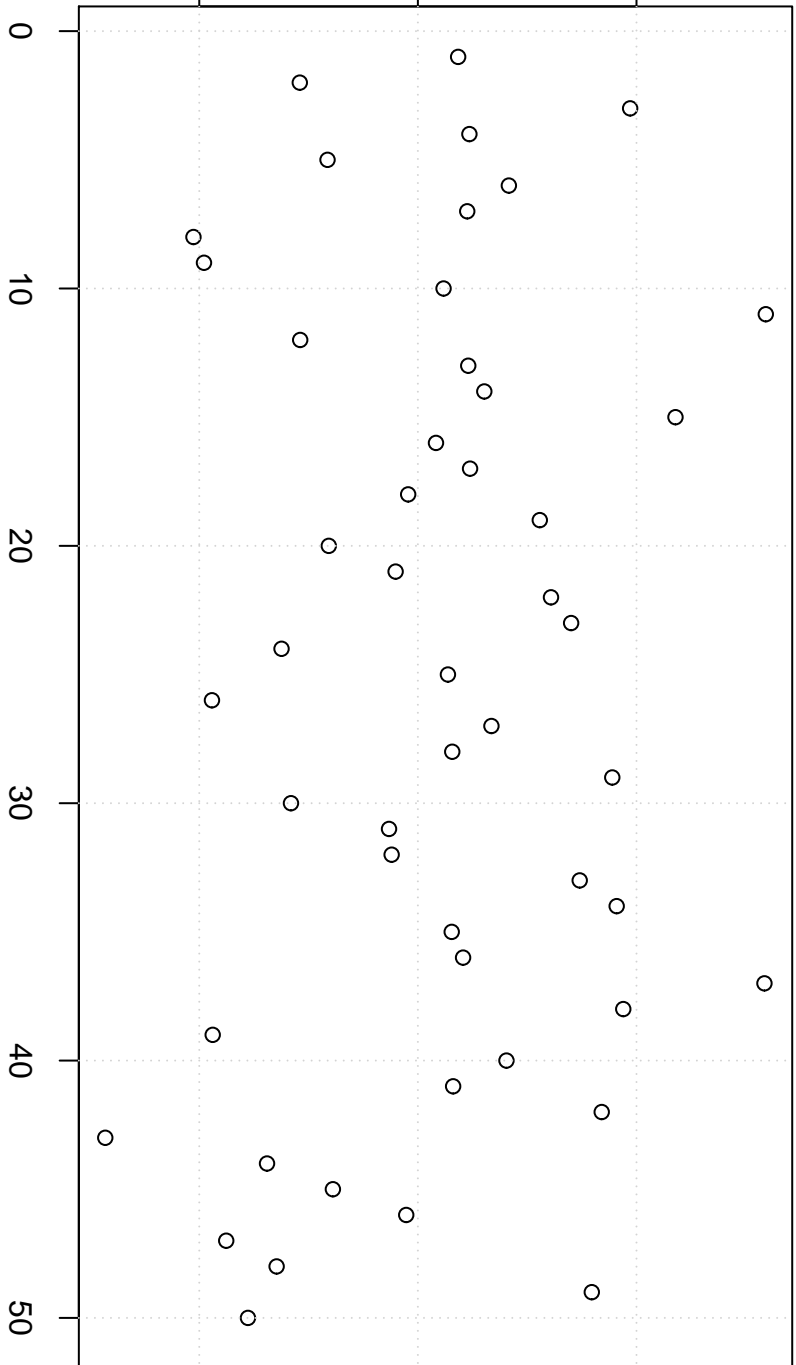

simulated values

555000

560000

565000

Index

Simulation of Mean