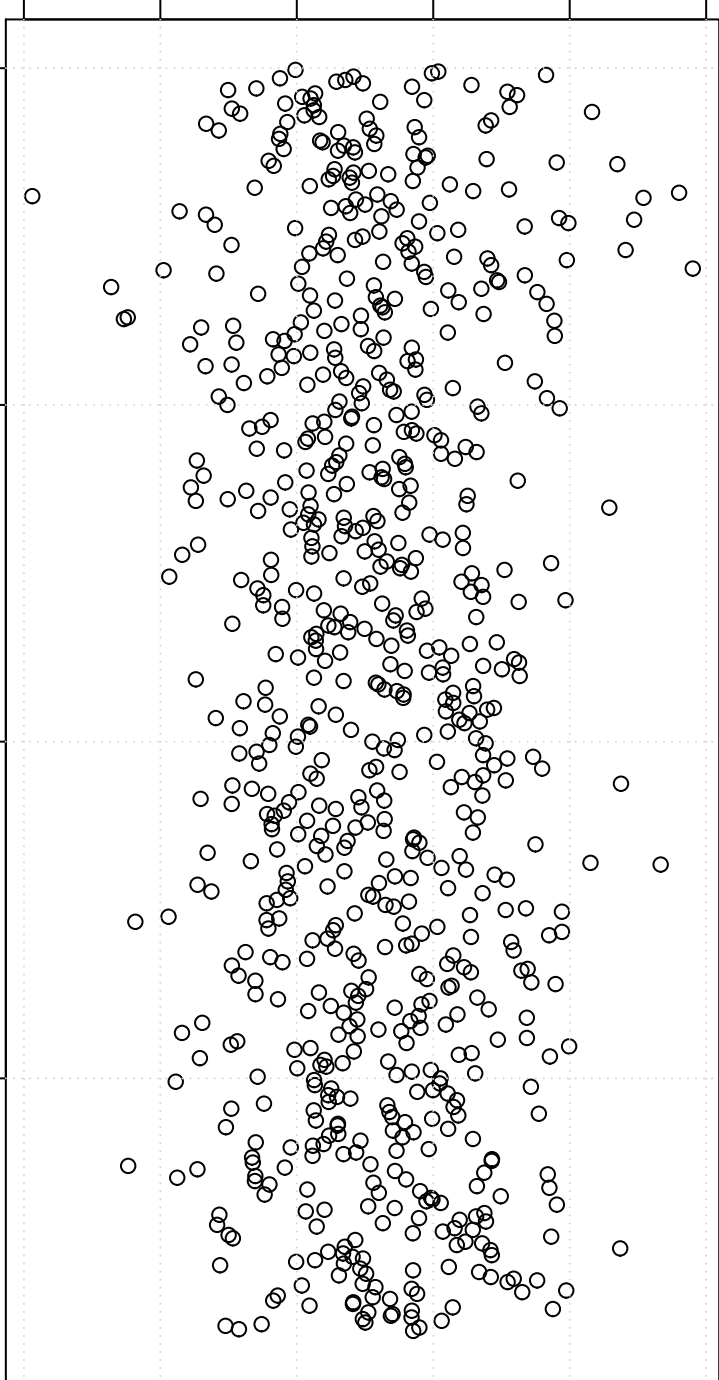

simulated values

25.2 25.4 25.6 25.8 26.0 26.2

0

200

400

600

Index

Simulation of Mean