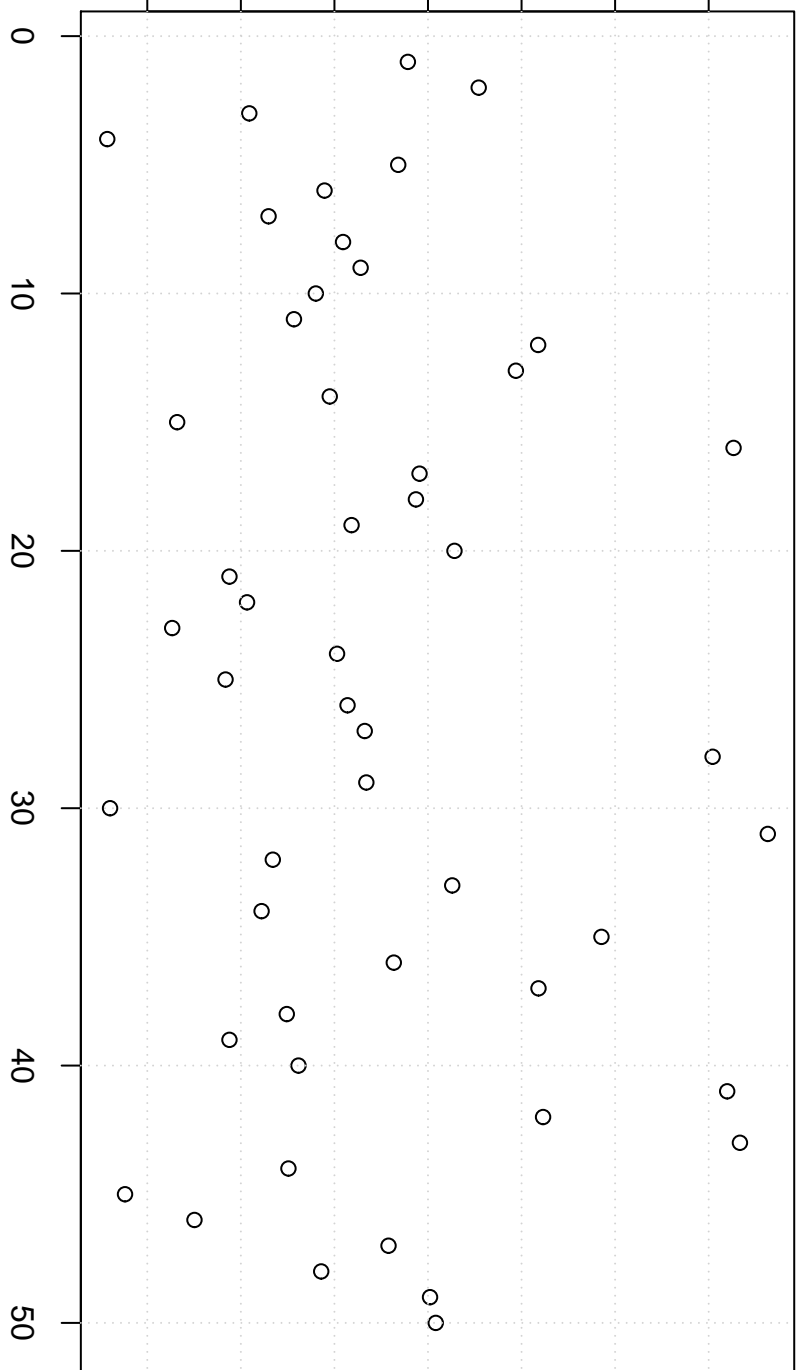

simulated values

24.5 25.0 25.5 26.0 26.5 27.0 27.5

Simulation of Mode