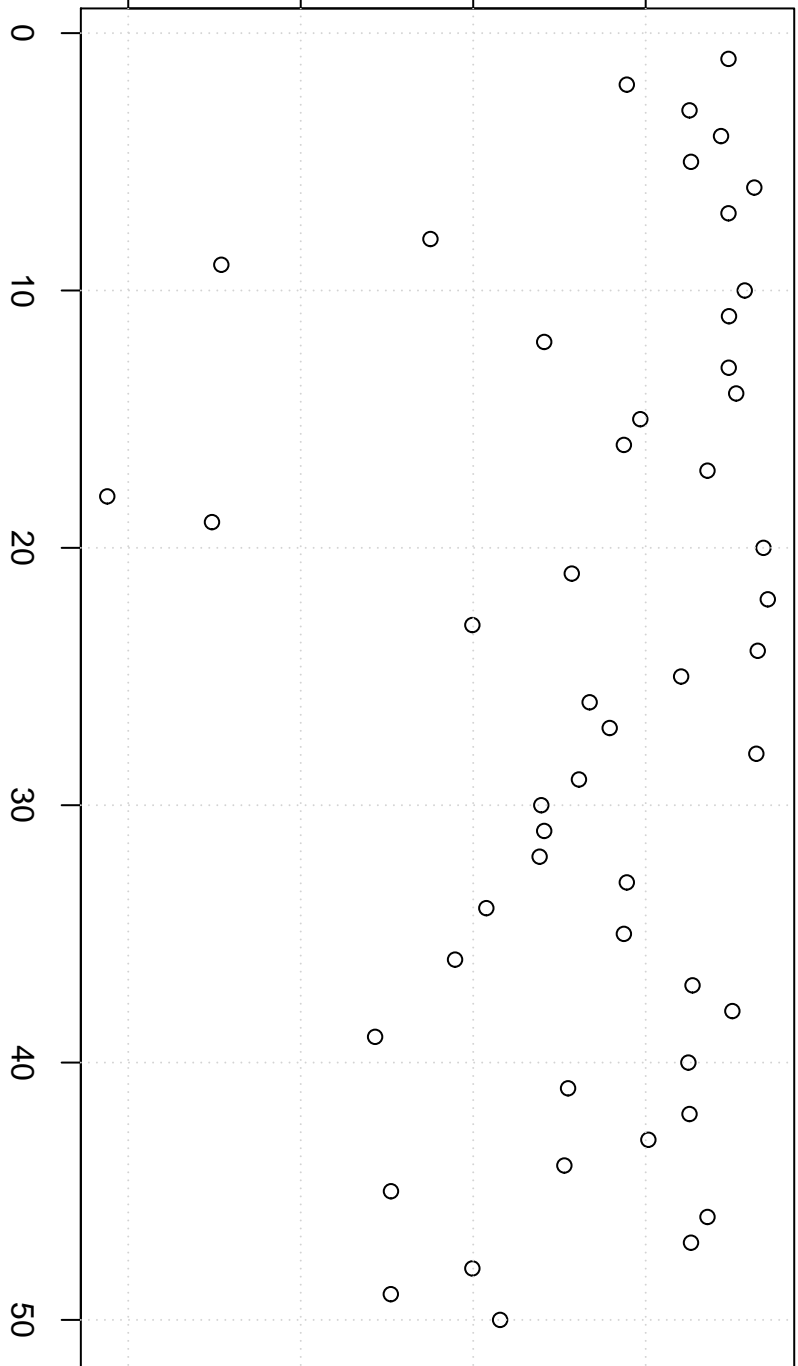

simulated values

28000 30000 32000 34000

Simulation of Median

Index