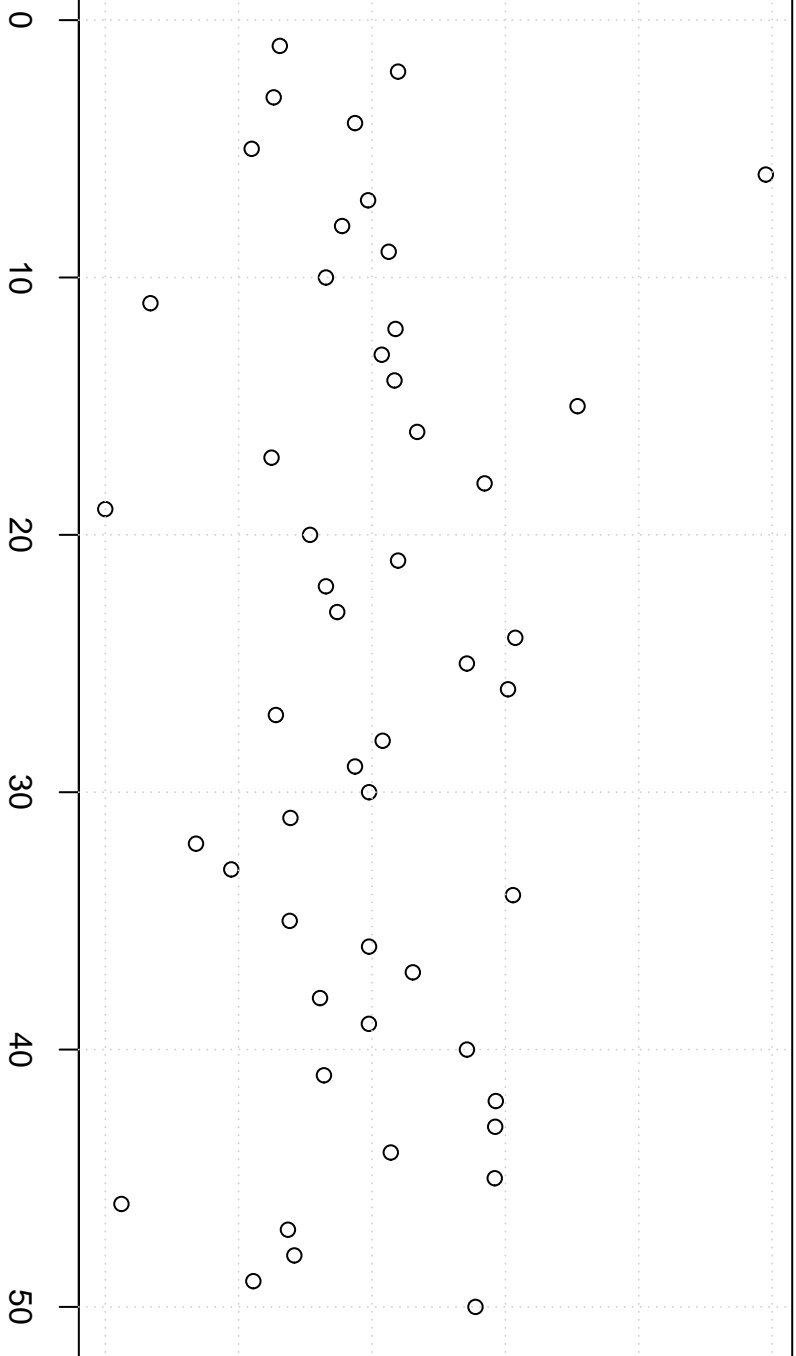

simulated values

195000

205000

215000

Index

Simulation of Mean