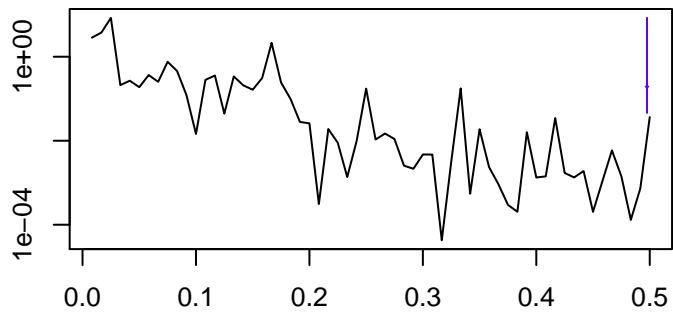

Observed

frequency
bandwidth = 0.00241

Trend

frequency
bandwidth = 0.00241

Seasonal

frequency
bandwidth = 0.00241

Remainder

frequency
bandwidth = 0.00241