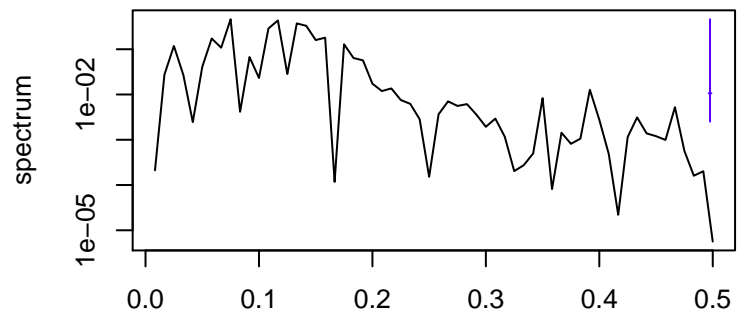

Observed

frequency
bandwidth = 0.00241

Trend

frequency
bandwidth = 0.00241

Seasonal

frequency
bandwidth = 0.00241

Remainder

frequency
bandwidth = 0.00241