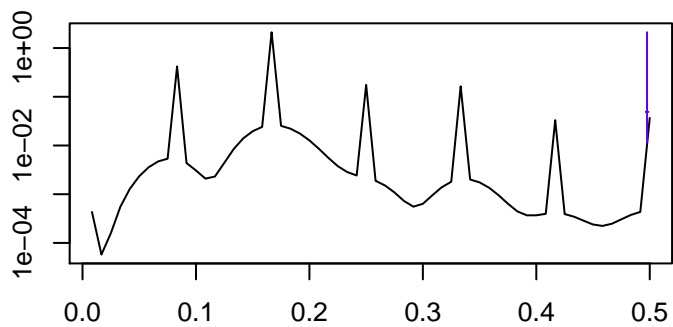

Observed

frequency
bandwidth = 0.00241

Trend

frequency
bandwidth = 0.00241

Seasonal

frequency
bandwidth = 0.00241

Remainder

frequency
bandwidth = 0.00241