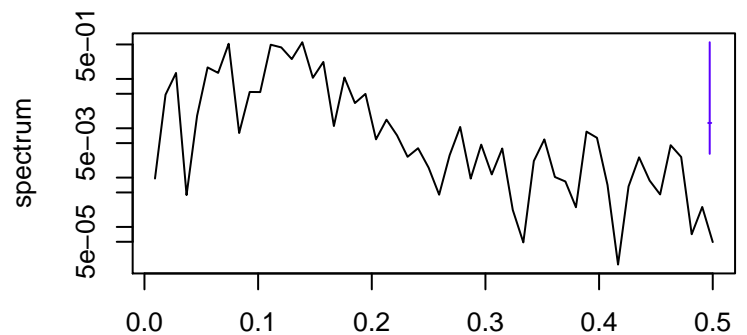

Observed

frequency
bandwidth = 0.00241

Trend

frequency
bandwidth = 0.00267

Seasonal

frequency
bandwidth = 0.00241

Random

frequency
bandwidth = 0.00267