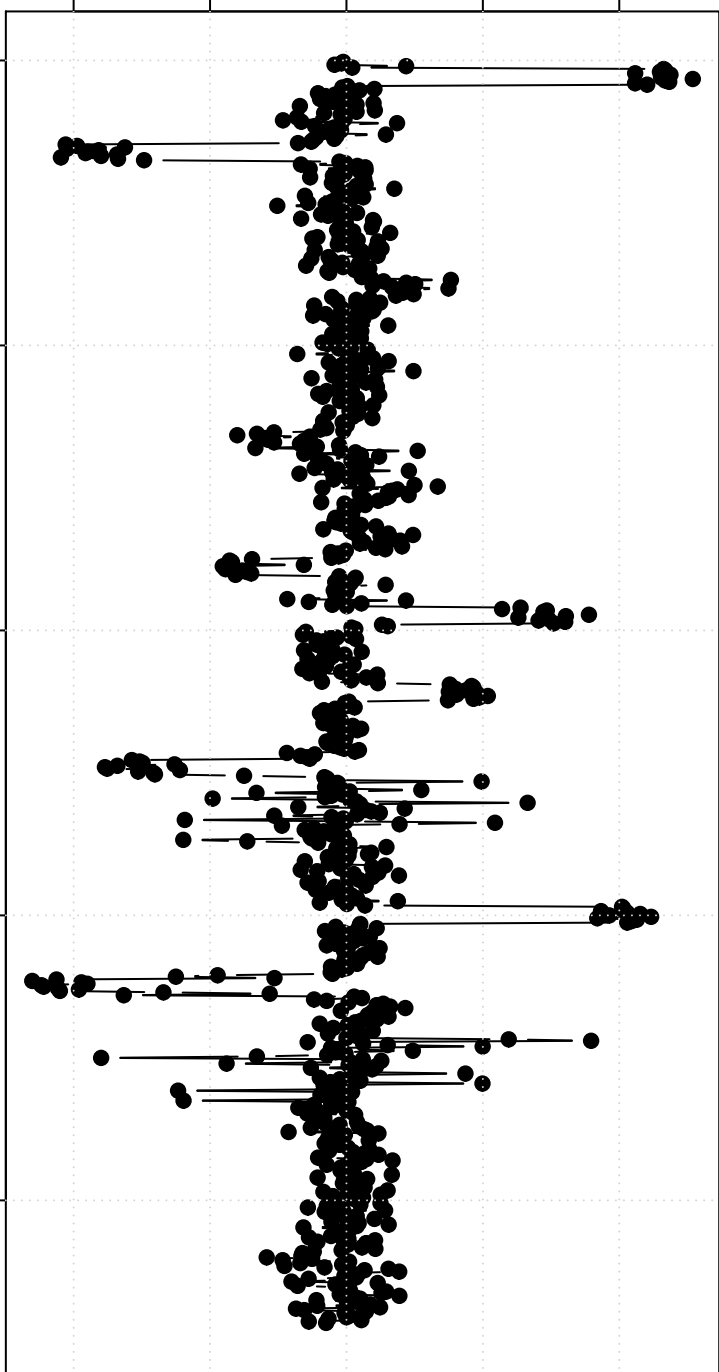

value of Residuals

-20000 -10000 0 10000 20000

0 200 400 600 800

time or index

Residuals