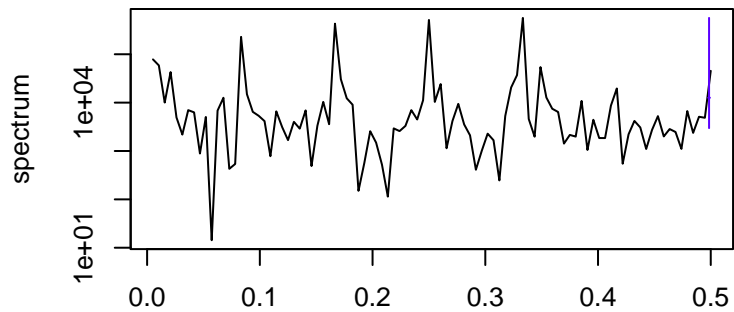

Observed

frequency
bandwidth = 0.0015

Trend

frequency
bandwidth = 0.0016

Seasonal

frequency
bandwidth = 0.0015

Random

frequency
bandwidth = 0.0016