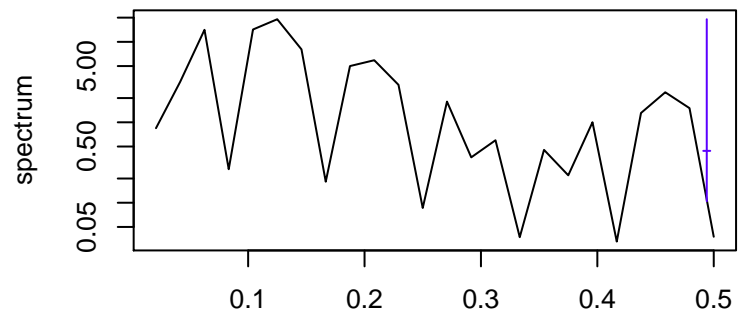

Observed

frequency
bandwidth = 0.00481

Trend

frequency
bandwidth = 0.00601

Seasonal

frequency
bandwidth = 0.00481

Random

frequency
bandwidth = 0.00601