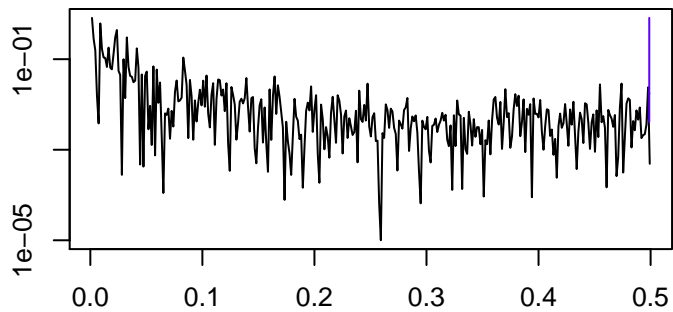

Observed

frequency
bandwidth = 0.000428

Trend

frequency
bandwidth = 0.000445

Seasonal

frequency
bandwidth = 0.000428

Random

frequency
bandwidth = 0.000445