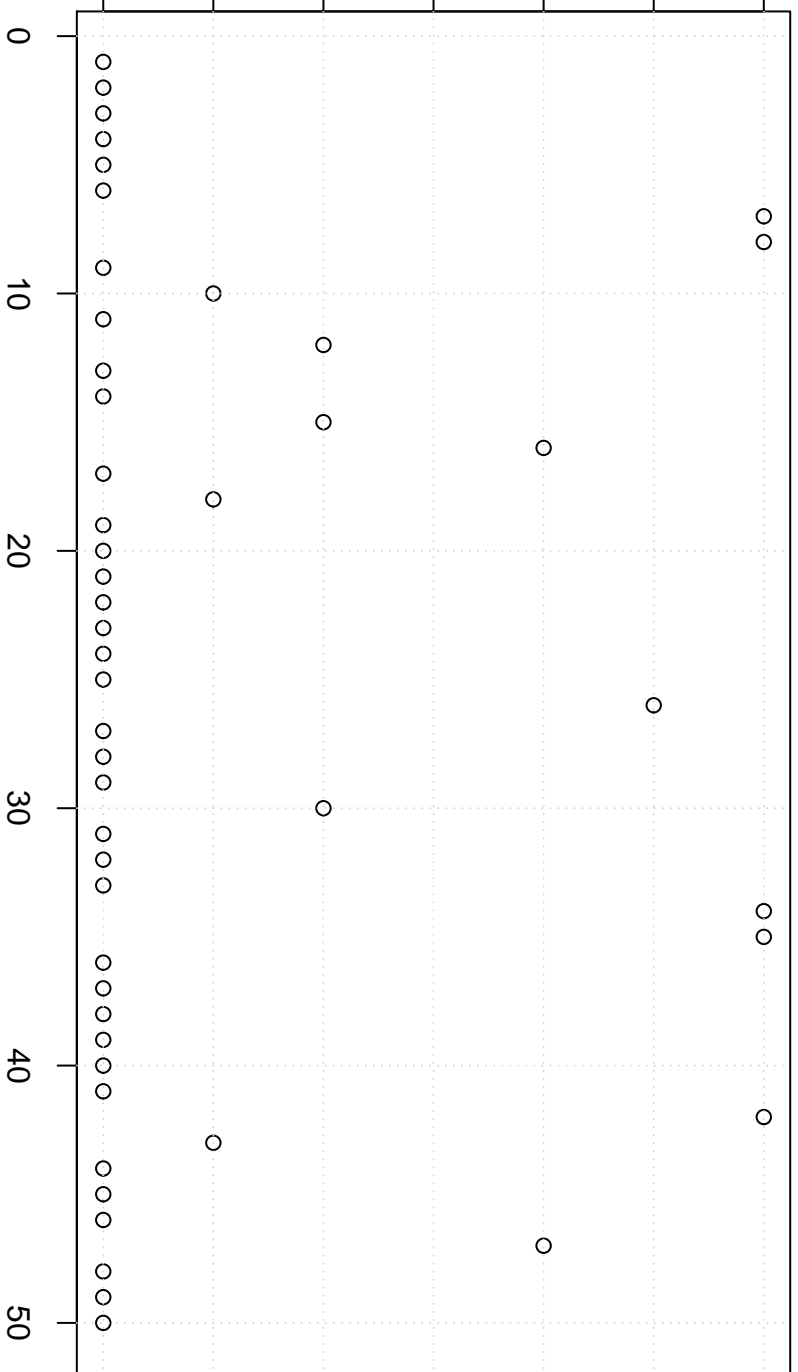

simulated values

22.0 22.5 23.0 23.5 24.0 24.5 25.0

Simulation of Median

Index