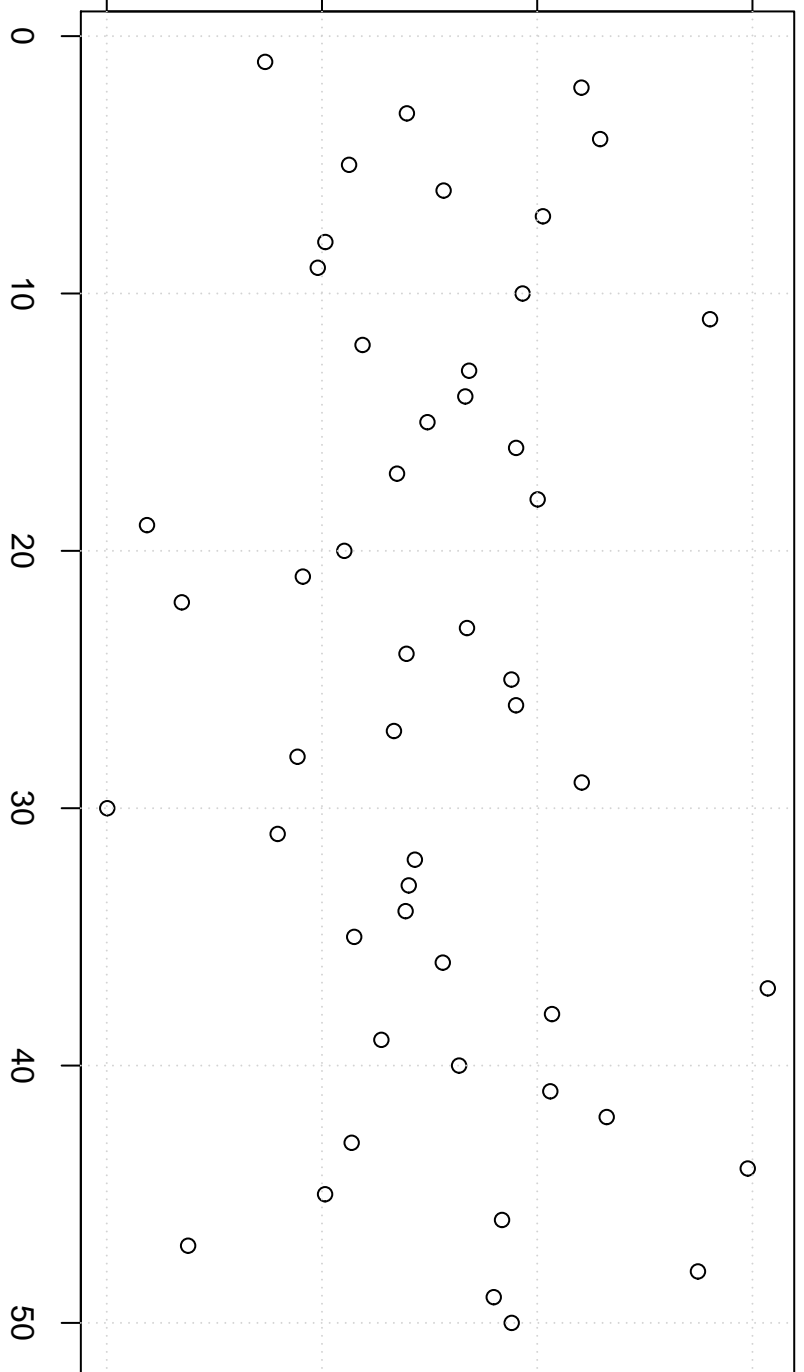

simulated values

550000 555000 560000 565000

Index

Simulation of Mean