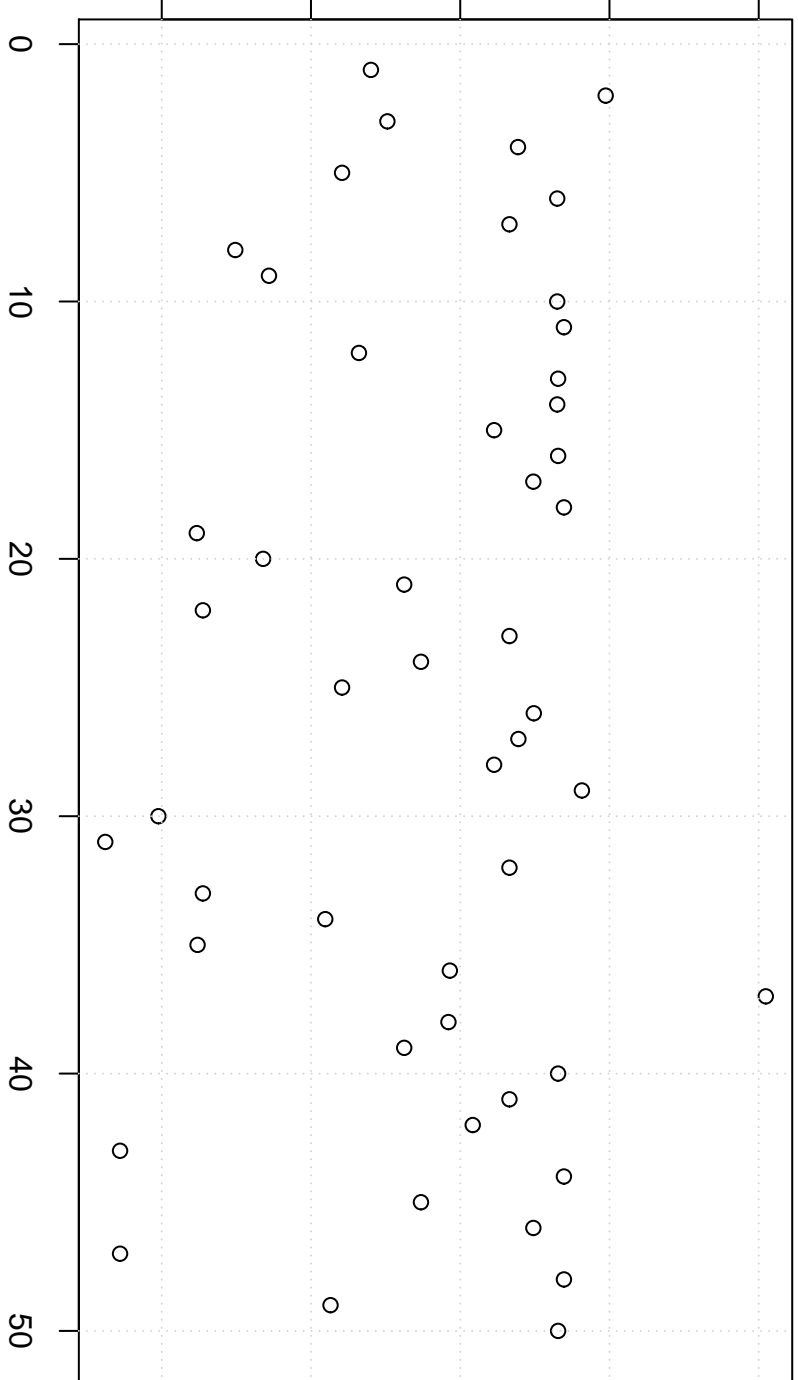

simulated values

550000 555000 560000 565000 570000

Index

Simulation of Median