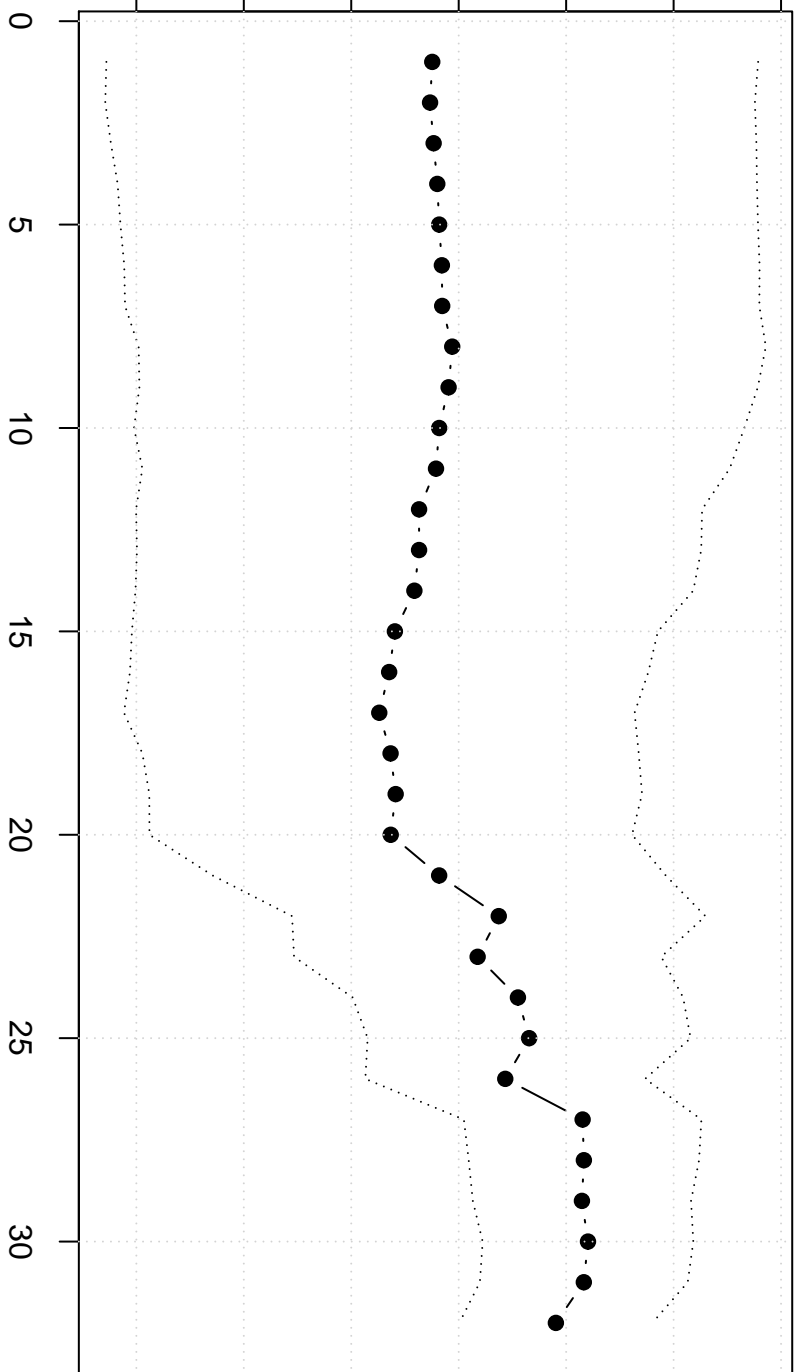

Winsorized Mean(j/n)

115.0 115.5 116.0 116.5 117.0 117.5 118.0

consumptieprijsen, voeding