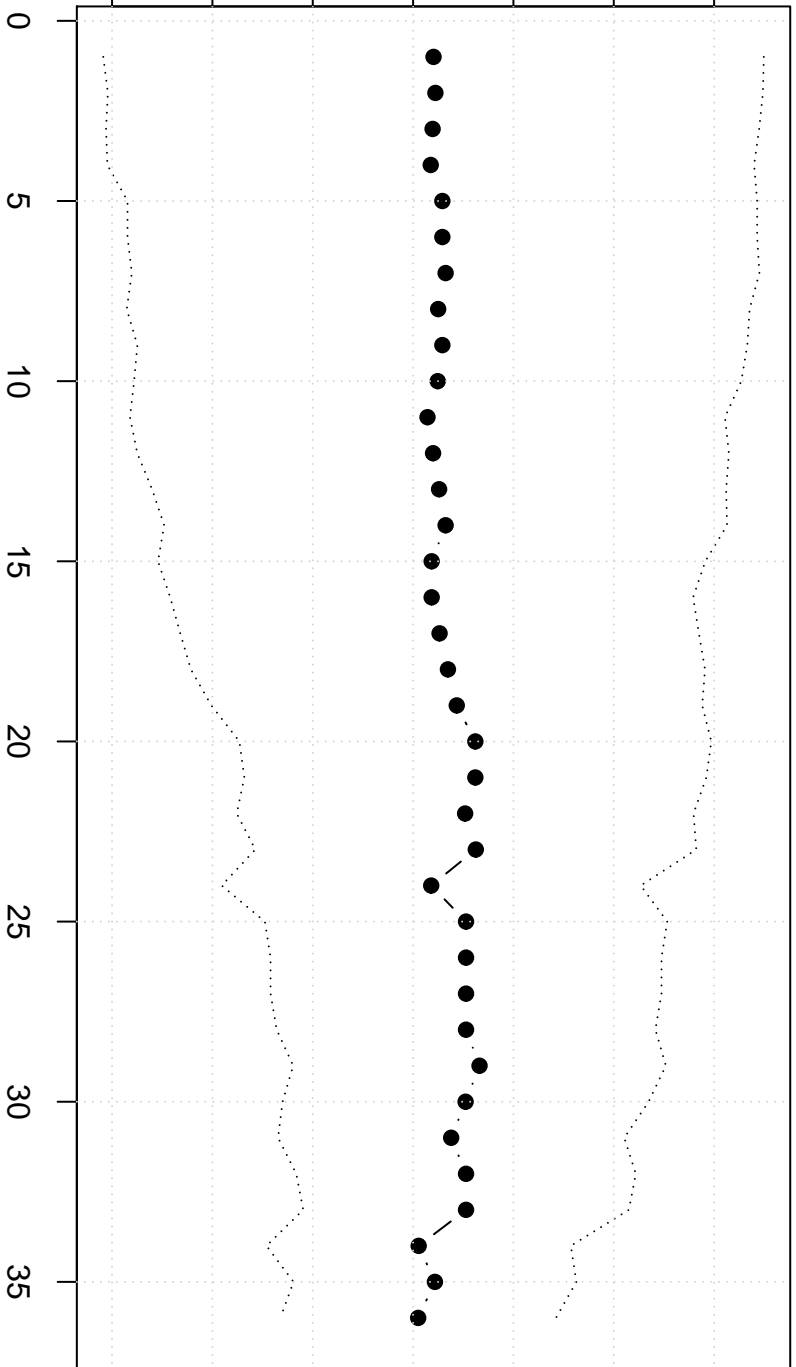

Winsorized Mean(j/n)

530 532 534 536 538 540 542

Afzet autodiesel (mln/kg)