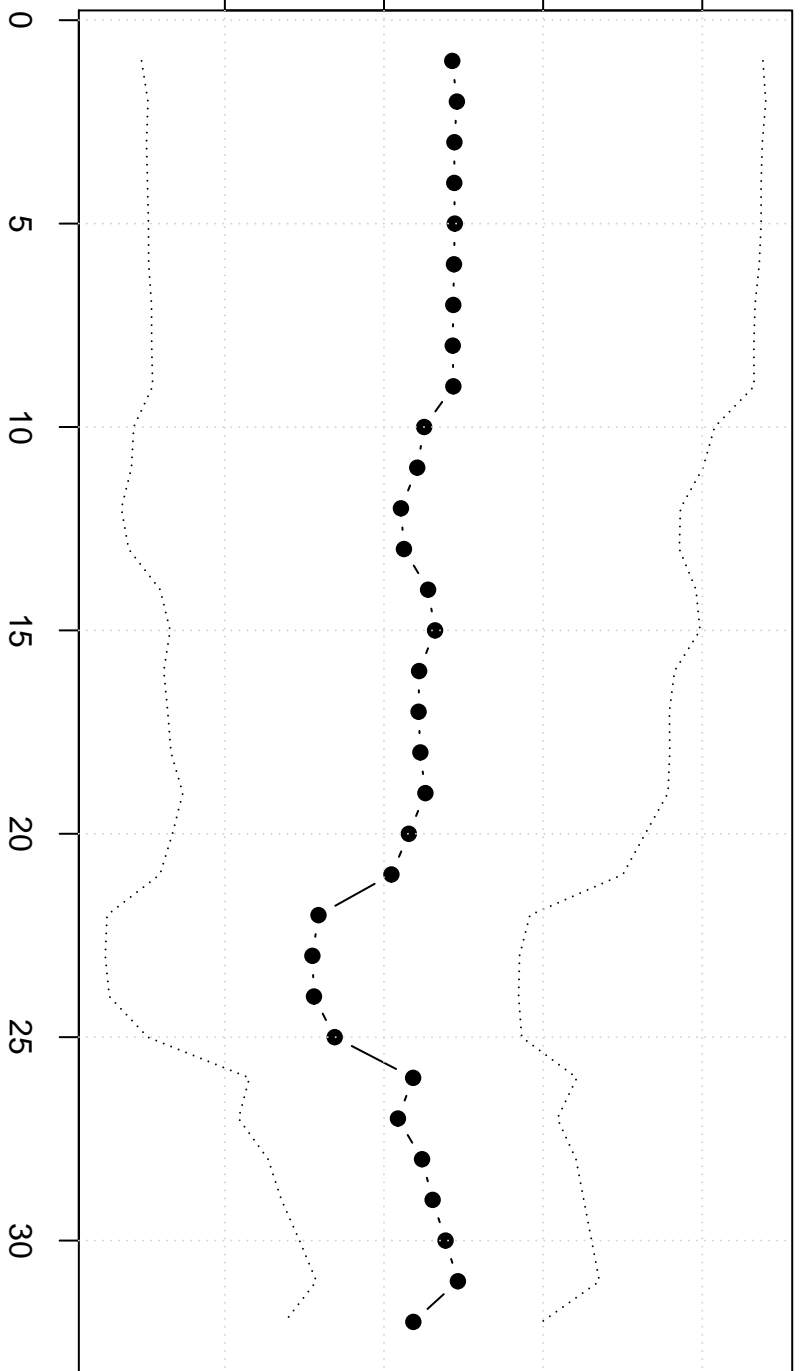

Winsorized Mean(j/n)

106.0 106.5 107.0 107.5

consumetenprijzen index