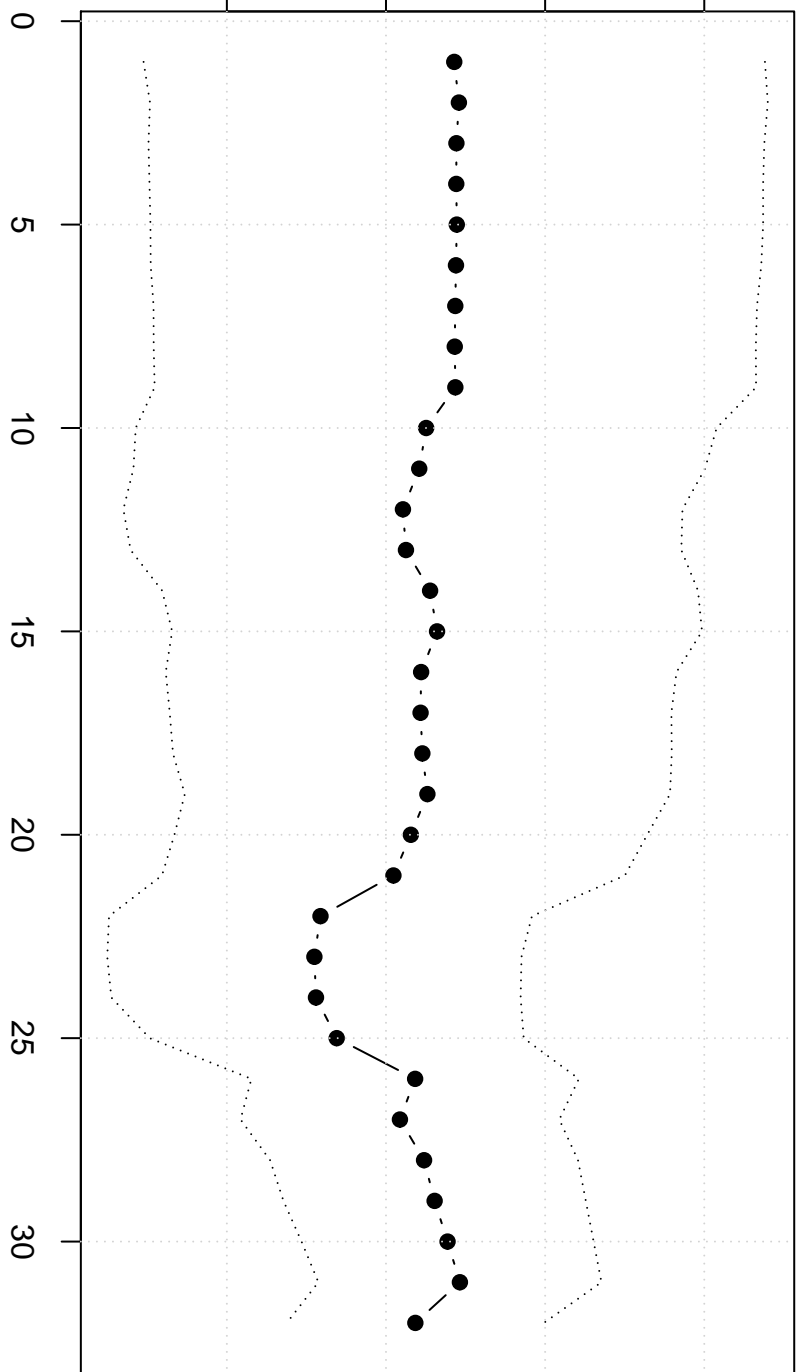

Winsorized Mean(j/n)

106.0 106.5 107.0 107.5

consumetenprijzen index

j