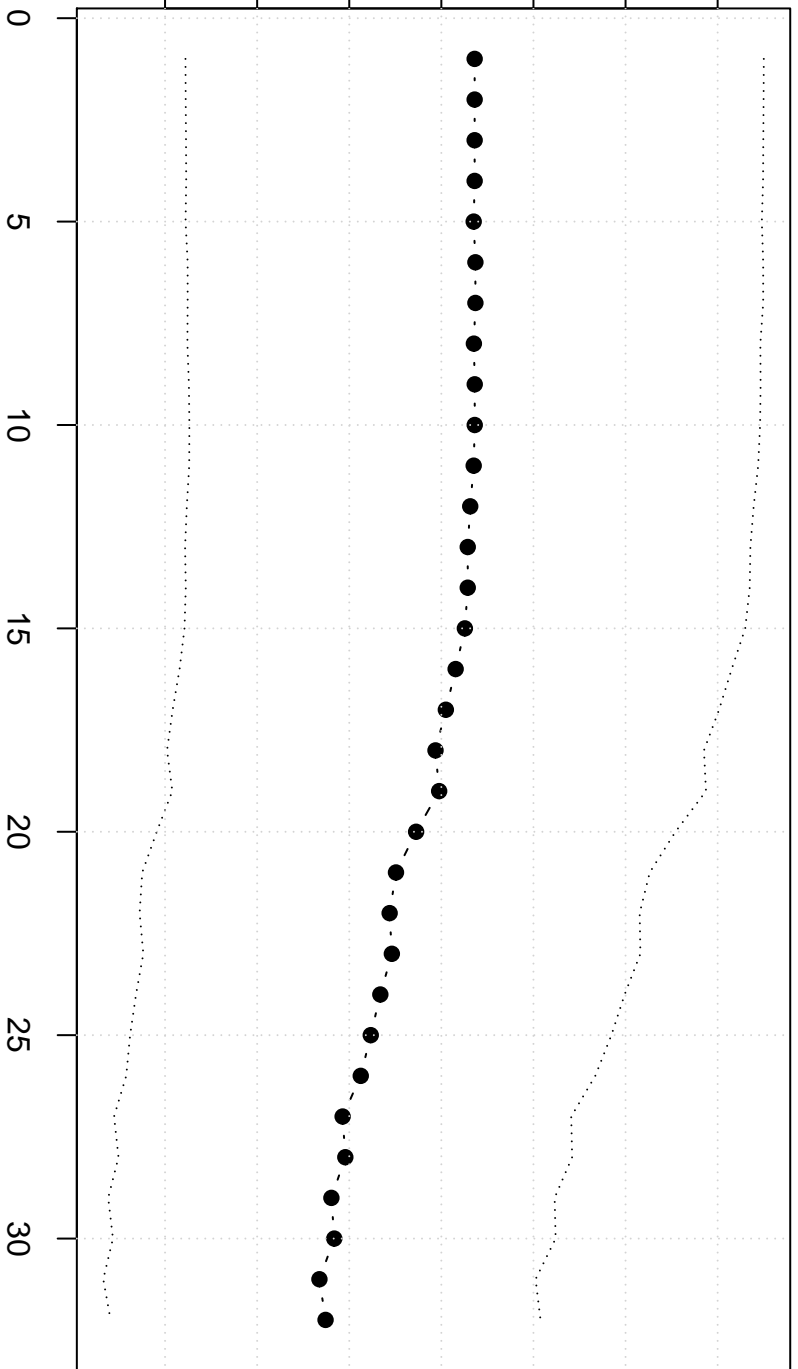

Winsorized Mean(j/n)

9.7 9.8 9.9 10.0 10.1 10.2 10.3

Prijs reep melkchocolade