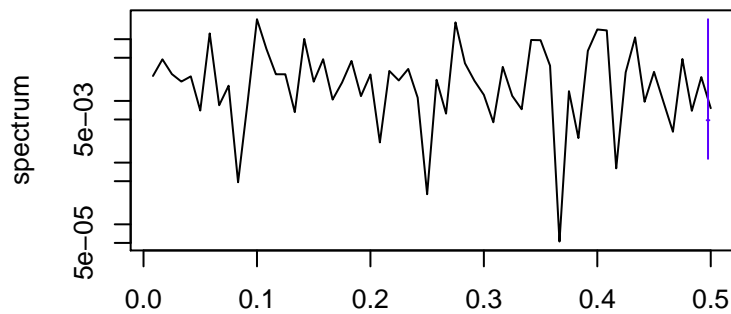

Observed

bandwidth = 0.00214

Trend

bandwidth = 0.00241

Seasonal

bandwidth = 0.00214

Random

bandwidth = 0.00241