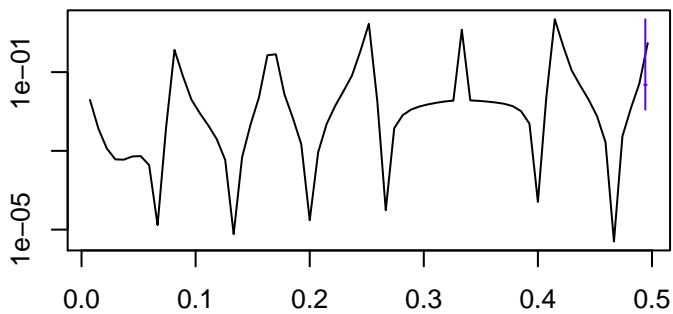

Observed

bandwidth = 0.00214

Trend

bandwidth = 0.00241

Seasonal

bandwidth = 0.00214

Random

bandwidth = 0.00241