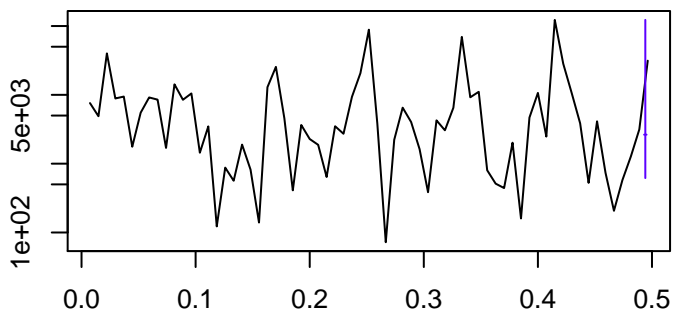

Observed

bandwidth = 0.00214

Trend

bandwidth = 0.00241

Seasonal

bandwidth = 0.00214

Random

bandwidth = 0.00241