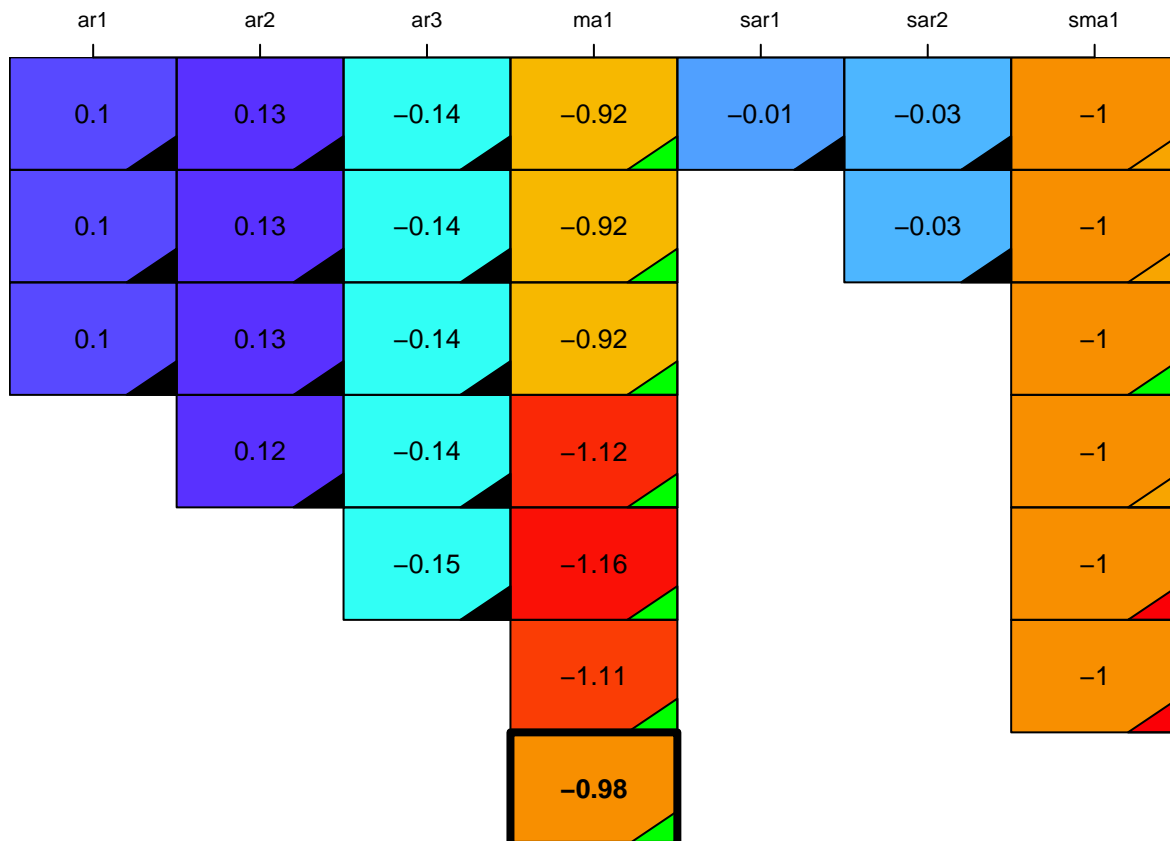

aic

coefficients

p-value