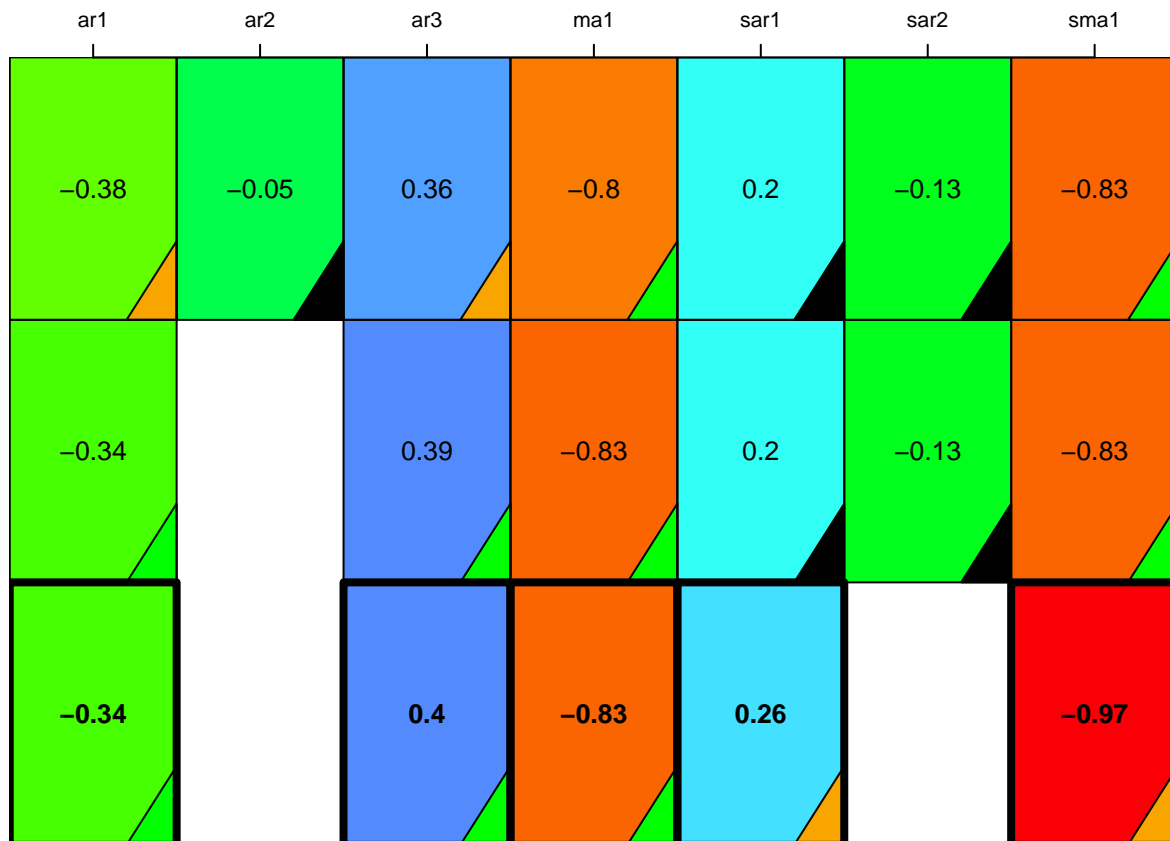

aic

coefficients

p-value