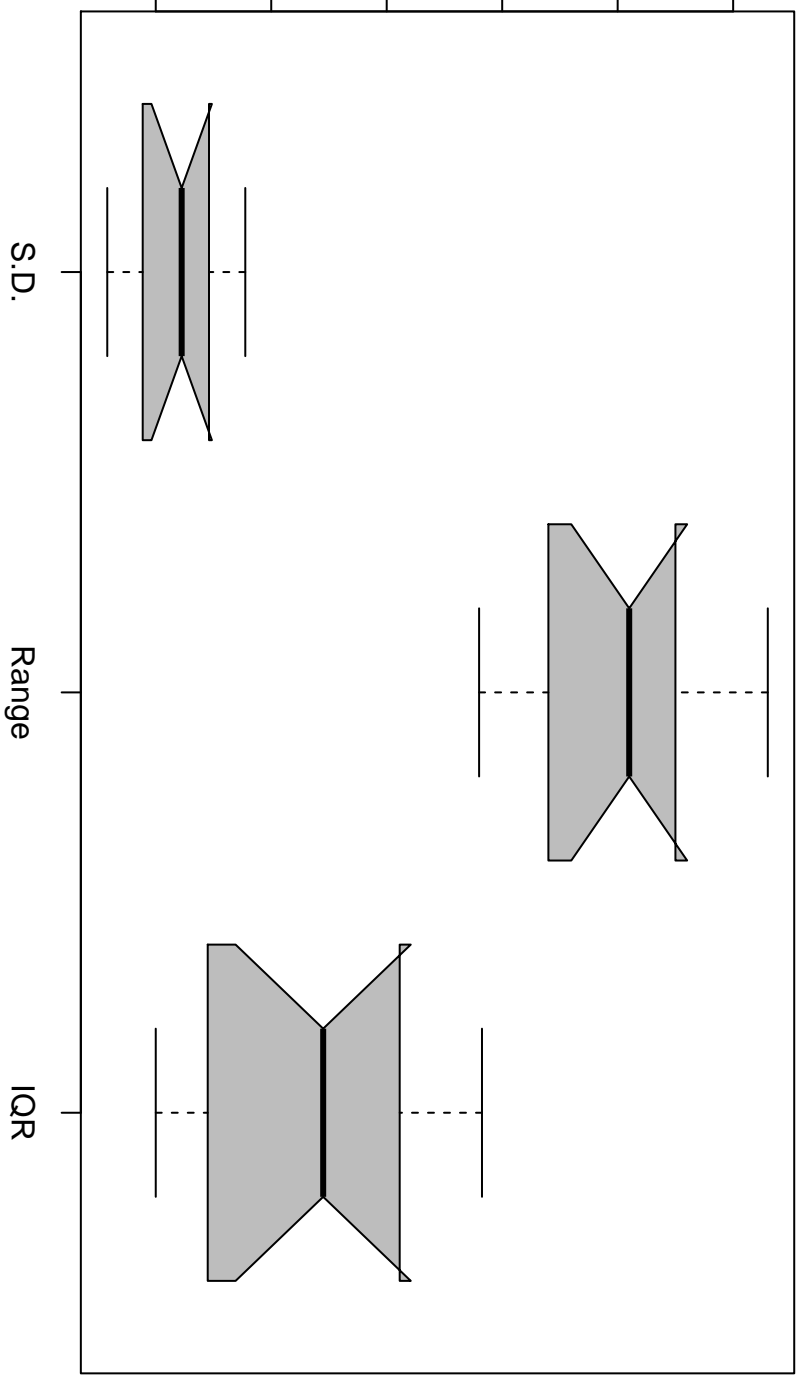

Overall Variability

20 30 40 50 60 70

S.D.

Range

IQR

Notched Box Plots