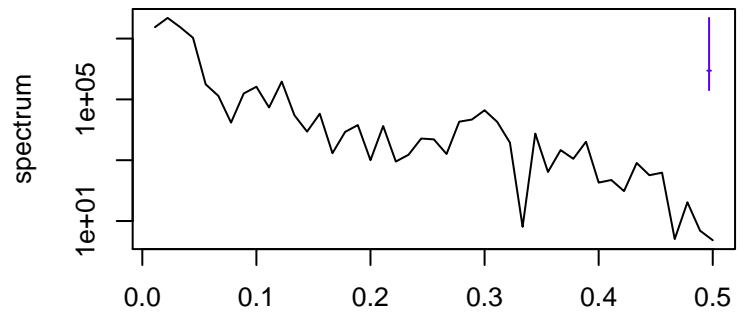

Observed

frequency
bandwidth = 0.00301

Trend

frequency
bandwidth = 0.00321

Seasonal

frequency
bandwidth = 0.00301

Random

frequency
bandwidth = 0.00321