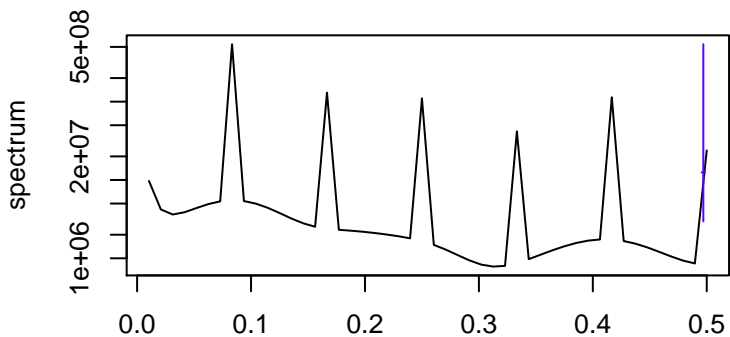

Observed

frequency
bandwidth = 0.00301

Trend

frequency
bandwidth = 0.00321

Seasonal

frequency
bandwidth = 0.00301

Random

frequency
bandwidth = 0.00321