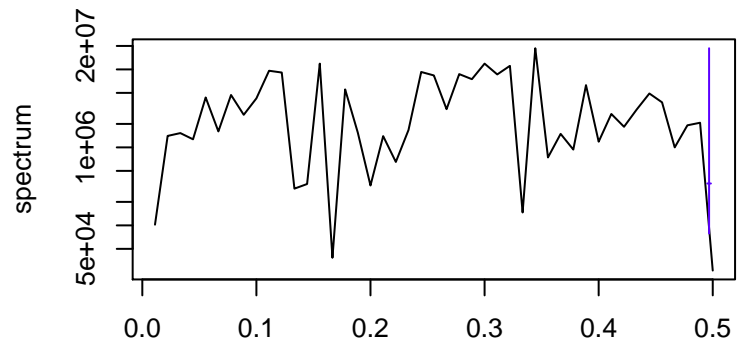

Observed

frequency
bandwidth = 0.00301

Trend

frequency
bandwidth = 0.00321

Seasonal

frequency
bandwidth = 0.00301

Random

frequency
bandwidth = 0.00321