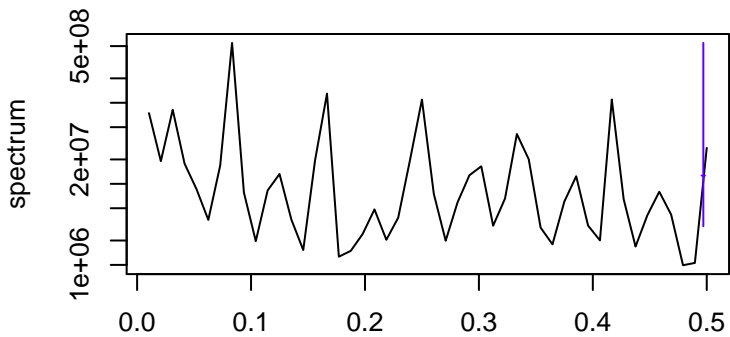

Observed

frequency
bandwidth = 0.00301

Trend

frequency
bandwidth = 0.00321

Seasonal

frequency
bandwidth = 0.00301

Random

frequency
bandwidth = 0.00321