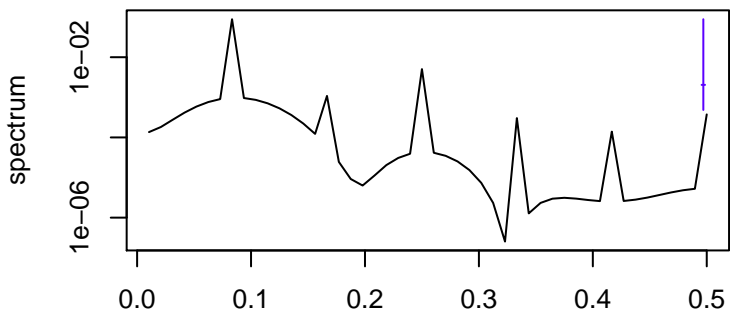

Observed

frequency
bandwidth = 0.00301

Trend

frequency
bandwidth = 0.00321

Seasonal

frequency
bandwidth = 0.00301

Random

frequency
bandwidth = 0.00321