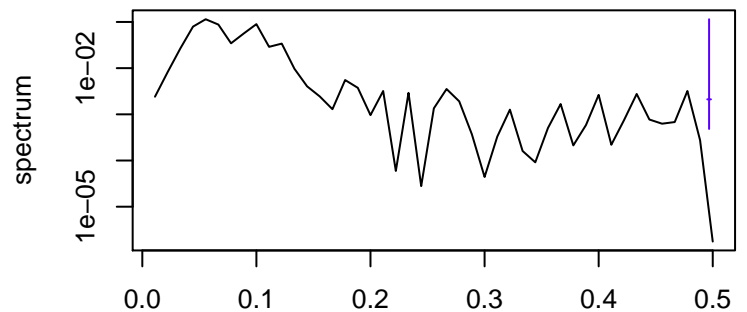

Observed

frequency
bandwidth = 0.00301

Trend

frequency
bandwidth = 0.00321

Seasonal

frequency
bandwidth = 0.00301

Random

frequency
bandwidth = 0.00321