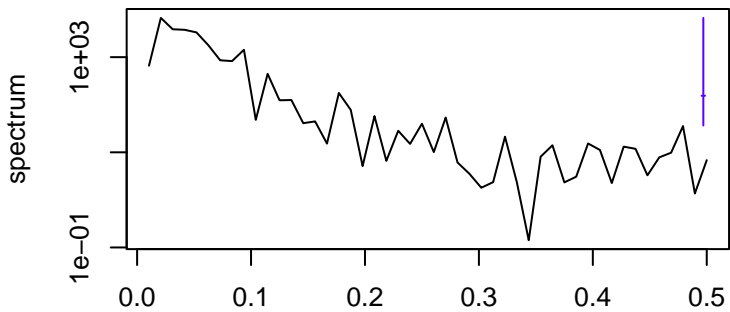

Observed

frequency
bandwidth = 0.00301

Trend

frequency
bandwidth = 0.00321

Seasonal

frequency
bandwidth = 0.00301

Random

frequency
bandwidth = 0.00321